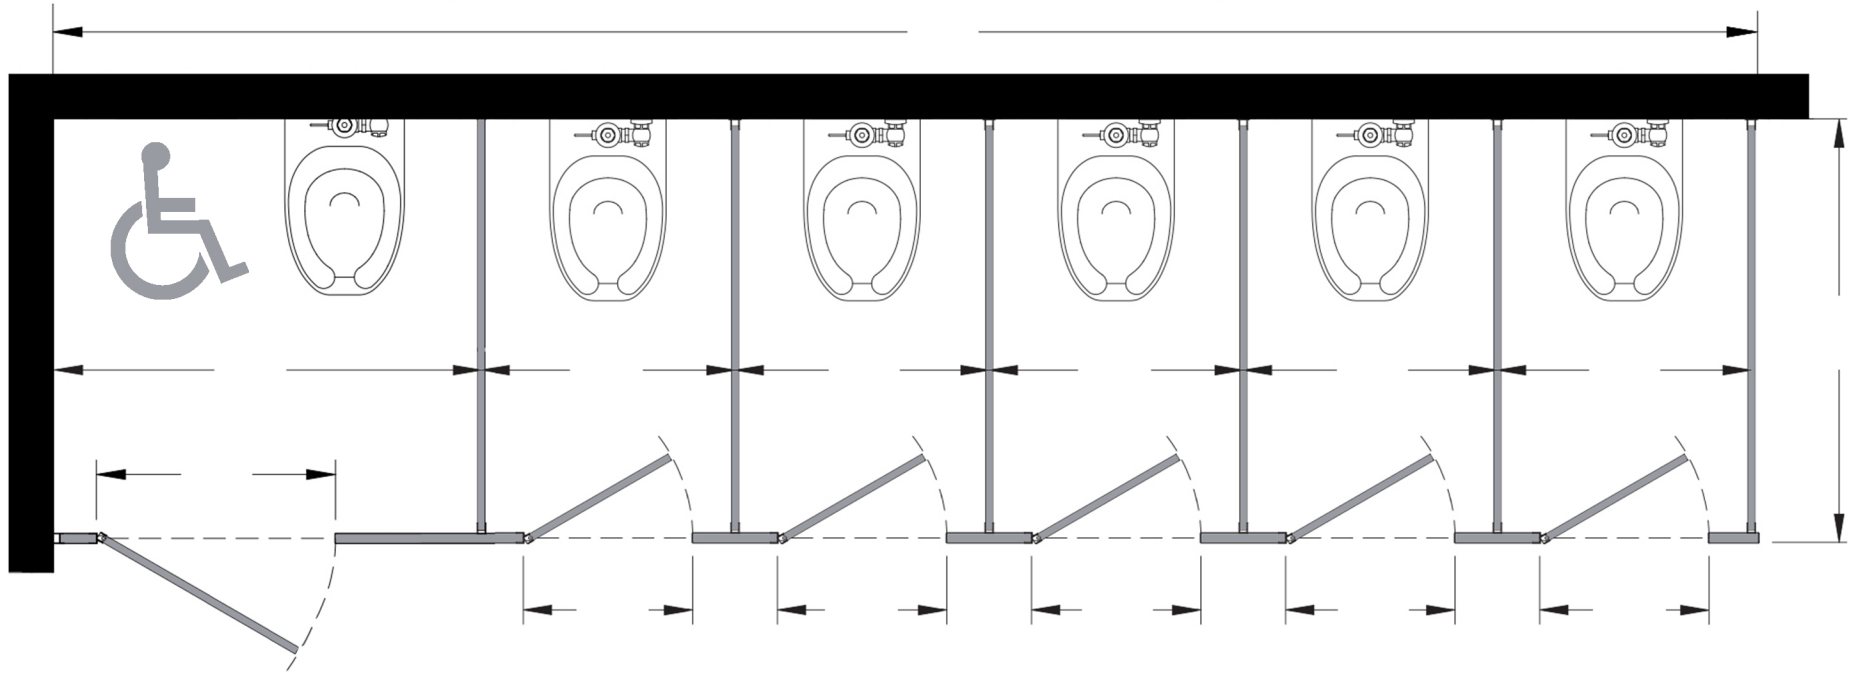

Style:
☐ Overhead Braced
☐ Floor Mount
☐ Ceiling Mount
☐ Floor/Ceiling Mount

Material:
☐ Baked Enamel
☐ Plastic Laminate
☐ Solid Phenolic
☐ Solid Plastic
☐ Stainless Steel

Color:
_____

Ship To: _____

City: _____

State: _____ Zip: _____

Harbor City Supply

Phone 443-279-0632 or 1-800-260-0907

1966 Greenspring Drive Suite 506, Timonium, Md. 21093

Fax 443-279-0015 sales@harborcitysupply.com