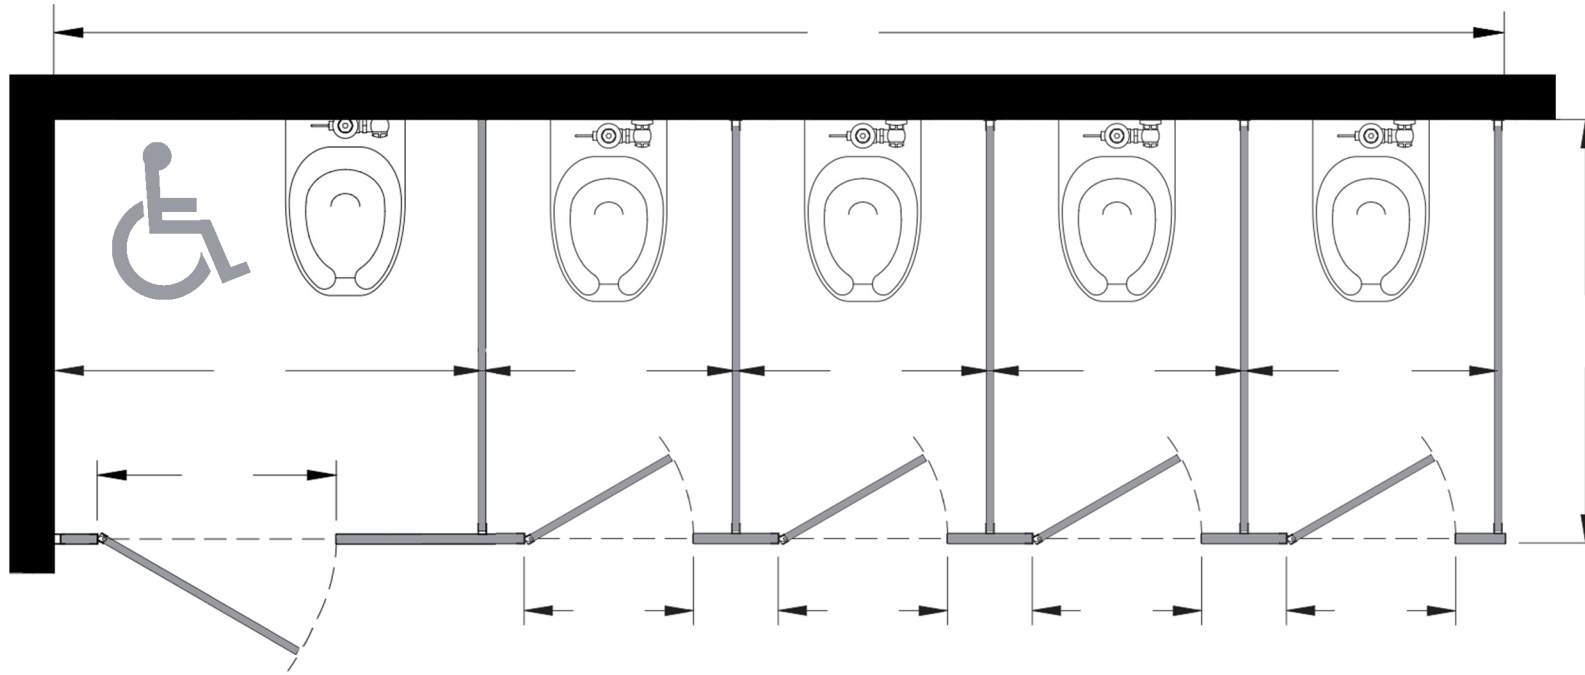

Style:
☐ Overhead Braced
☐ Floor Mount
☐ Ceiling Mount
☐ Floor/Ceiling Mount

Material:
☐ Baked Enamel
☐ Plastic Laminate
☐ Solid Phenolic
☐ Solid Plastic
☐ Stainless Steel

Color: _____

Ship To: _____

City: _____

State: _____ Zip: _____

Harbor City Supply

Phone 443-279-0632 or 1-800-260-0907

1966 Greenspring Drive Suite 506, Timonium, Md. 21093

Fax 443-279-0015 sales@harborcitysupply.com