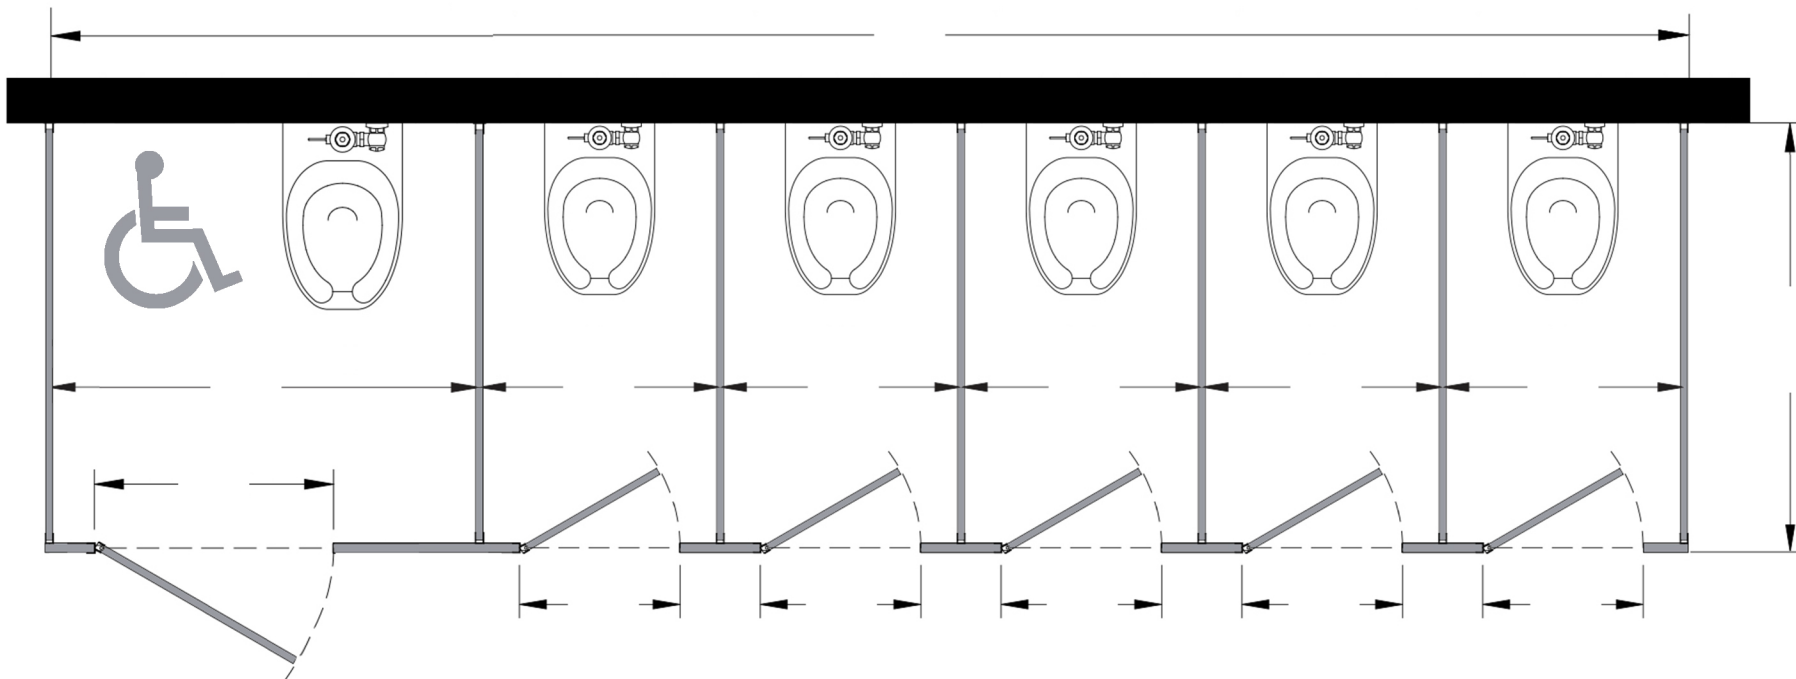

Style:
☐ Overhead Braced
☐ Floor Mount
☐ Ceiling Mount
☐ Floor/Ceiling Mount

Material:
☐ Baked Enamel
☐ Plastic Laminate
☐ Solid Phenolic
☐ Solid Plastic
☐ Stainless Steel

Color: _____

Ship To: _____

City: _____

State: _____ Zip: _____

Harbor City Supply

Phone 443-279-0632 or 1-800-260-0907

1966 Greenspring Drive Suite 506, Timonium, Md. 21093

Fax 443-279-0015 sales@harborcitysupply.com