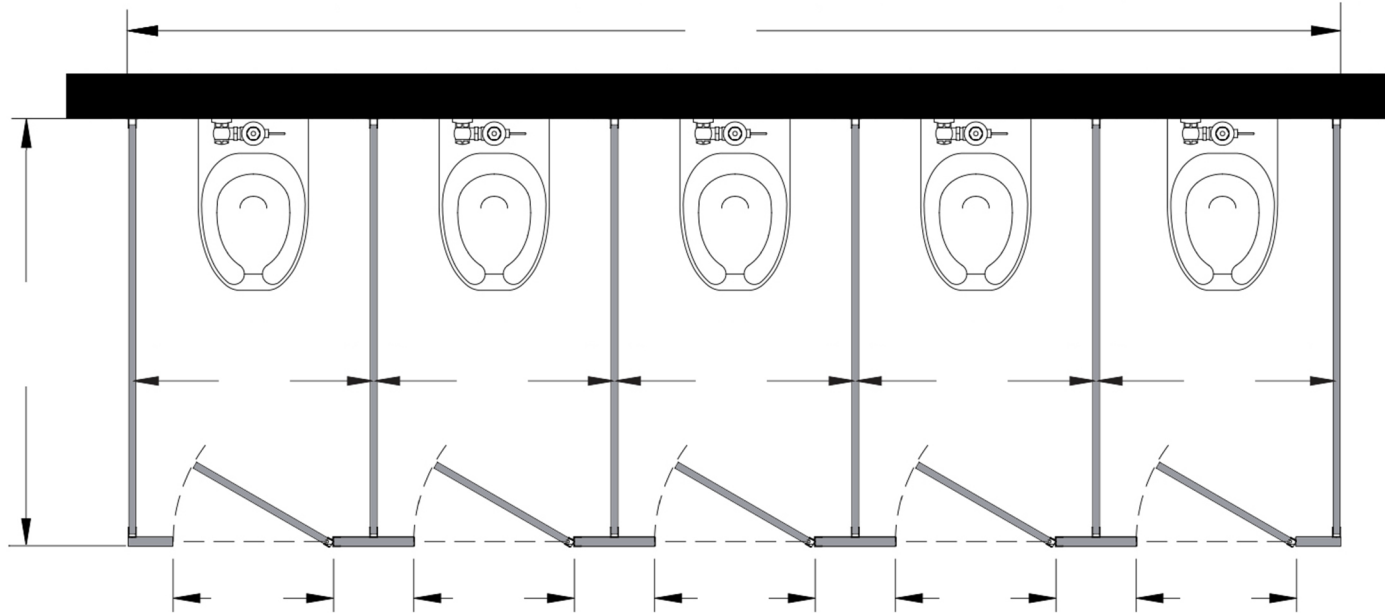

Style:
☐ Overhead Braced
☐ Floor Mount
☐ Ceiling Mount
☐ Floor/Ceiling Mount

Material:
☐ Baked Enamel
☐ Plastic Laminate
☐ Solid Phenolic
☐ Solid Plastic
☐ Stainless Steel

Color:
_____

Ship To: _____

City: _____

State: _____ Zip: _____

Harbor City Supply

Phone 443-279-0632 or 1-800-260-0907

1966 Greenspring Drive Suite 506, Timonium, Md. 21093

Fax 443-279-0015 sales@harborcitysupply.com