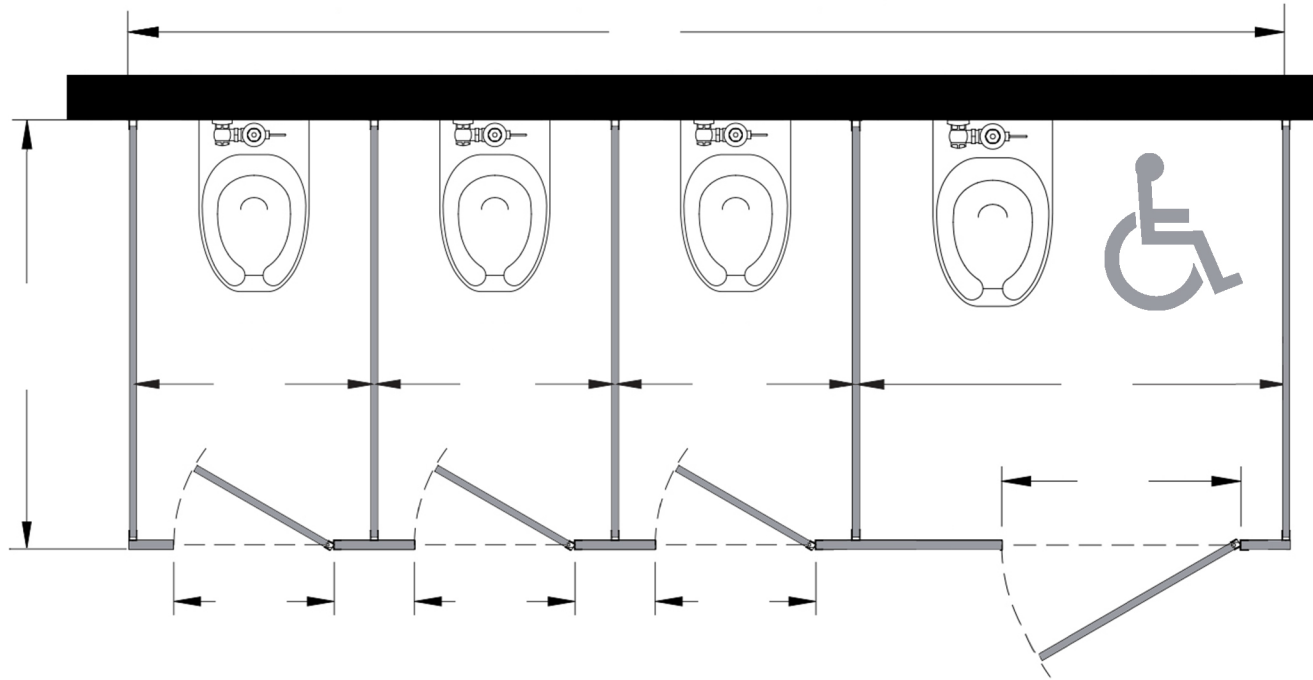

Style:
☐ Overhead Braced
☐ Floor Mount
☐ Ceiling Mount
☐ Floor/Ceiling Mount

Material:
☐ Baked Enamel
☐ Plastic Laminate
☐ Solid Phenolic
☐ Solid Plastic
☐ Stainless Steel

Color: _____

Ship To: _____

City: _____

State: _____ Zip: _____

Harbor City Supply

Phone 443-279-0632 or 1-800-260-0907

1966 Greenspring Drive Suite 506, Timonium, Md. 21093

Fax 443-279-0015 sales@harborcitysupply.com