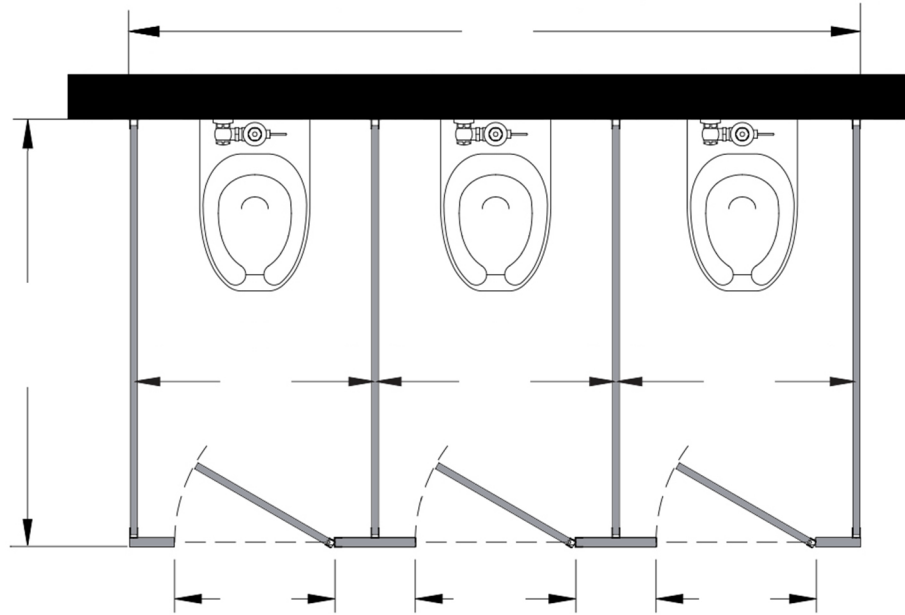

Style:
☐ Overhead Braced
☐ Floor Mount
☐ Ceiling Mount
☐ Floor/Ceiling Mount

Material:
☐ Baked Enamel
☐ Plastic Laminate
☐ Solid Phenolic
☐ Solid Plastic
☐ Stainless Steel

Color: _____

Ship To: _____

City: _____

State: _____ Zip: _____

Harbor City Supply

Phone 443-279-0632 or 1-800-260-0907

1966 Greenspring Drive Suite 506, Timonium, Md. 21093

Fax 443-279-0015 sales@harborcitysupply.com