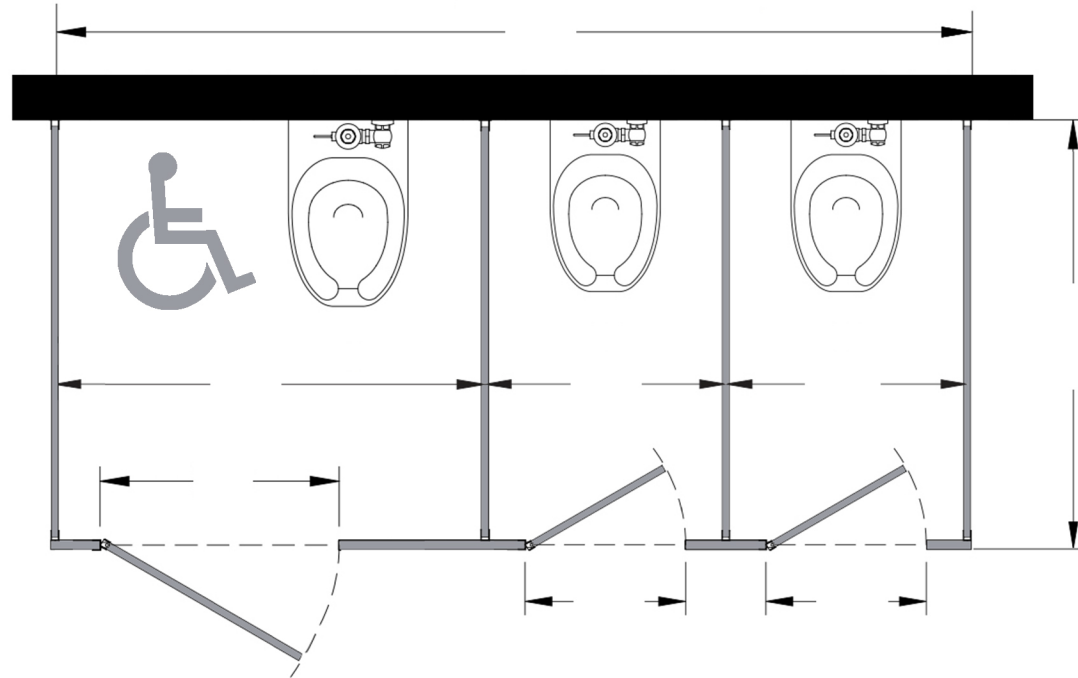

Style:
☐ Overhead Braced
☐ Floor Mount
☐ Ceiling Mount
☐ Floor/Ceiling Mount

Material:
☐ Baked Enamel
☐ Plastic Laminate
☐ Solid Phenolic
☐ Solid Plastic
☐ Stainless Steel

Color:
_____

Ship To: _____

City: _____

State: _____ Zip: _____

Harbor City Supply

Phone 443-279-0632 or 1-800-260-0907

1966 Greenspring Drive Suite 506, Timonium, Md. 21093

Fax 443-279-0015 sales@harborcitysupply.com