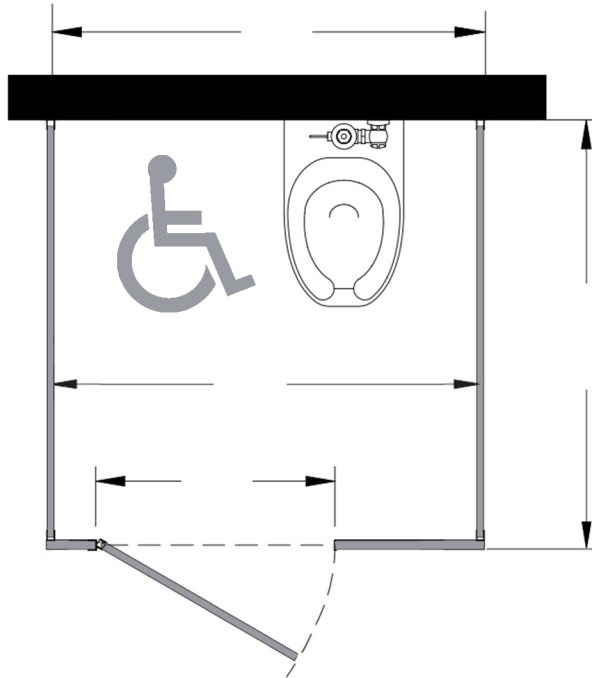

Style:
☐ Overhead Braced
☐ Floor Mount
☐ Ceiling Mount
☐ Floor/Ceiling Mount

Material:
☐ Baked Enamel
☐ Plastic Laminate
☐ Solid Phenolic
☐ Solid Plastic
☐ Stainless Steel

Color:
_____

Ship To: _____

City: _____

State: _____ Zip: _____

Harbor City Supply

Phone 443-279-0632 or 1-800-260-0907

1966 Greenspring Drive Suite 506, Timonium, Md. 21093

Fax 443-279-0015 sales@harborcitysupply.com