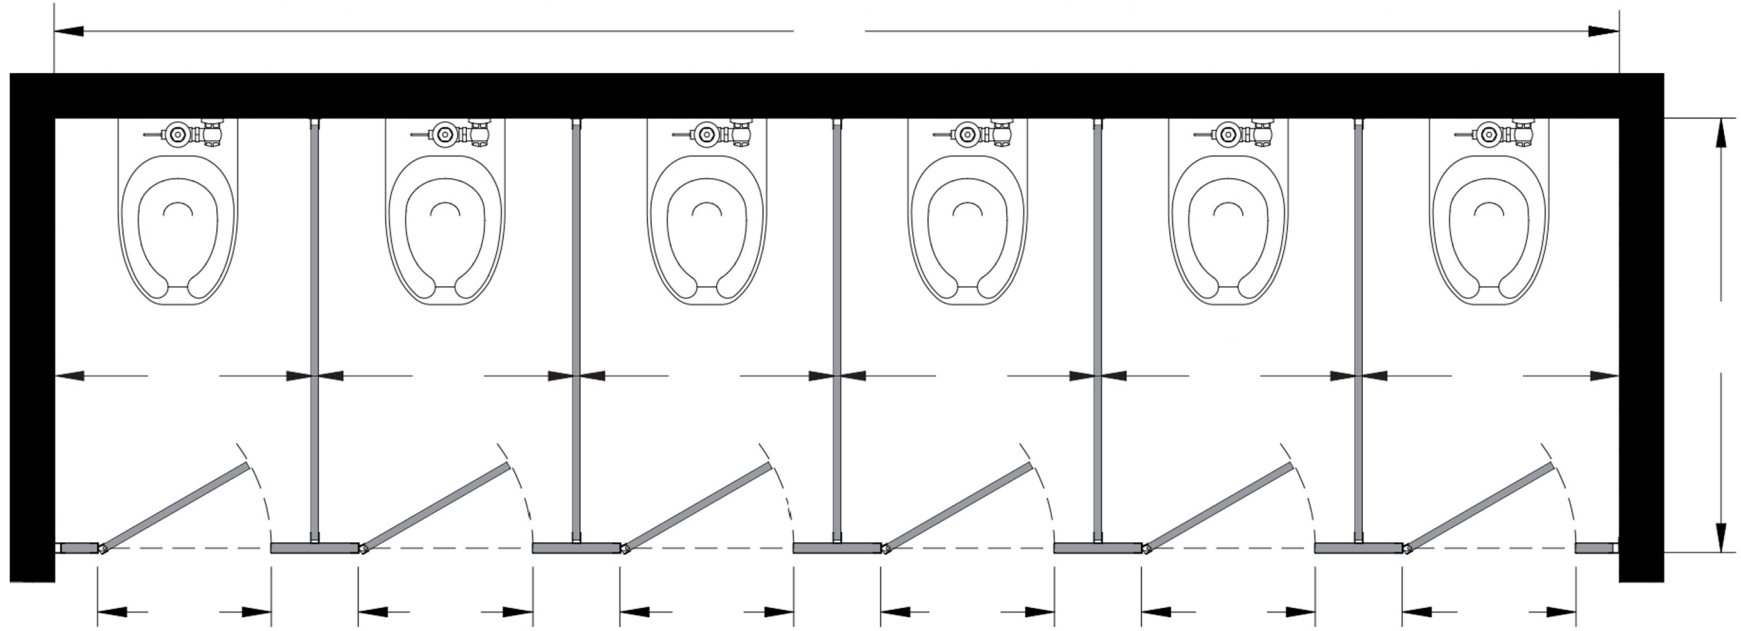

Style:
☐ Overhead Braced
☐ Floor Mount
☐ Ceiling Mount
☐ Floor/Ceiling Mount

Material:
☐ Baked Enamel
☐ Plastic Laminate
☐ Solid Phenolic
☐ Solid Plastic
☐ Stainless Steel

Color:
_____

Ship To: _____

City: _____

State: _____ Zip: _____

Harbor City Supply

Phone 443-279-0632 or 1-800-260-0907

1966 Greenspring Drive Suite 506, Timonium, Md. 21093

Fax 443-279-0015 sales@harborcitysupply.com