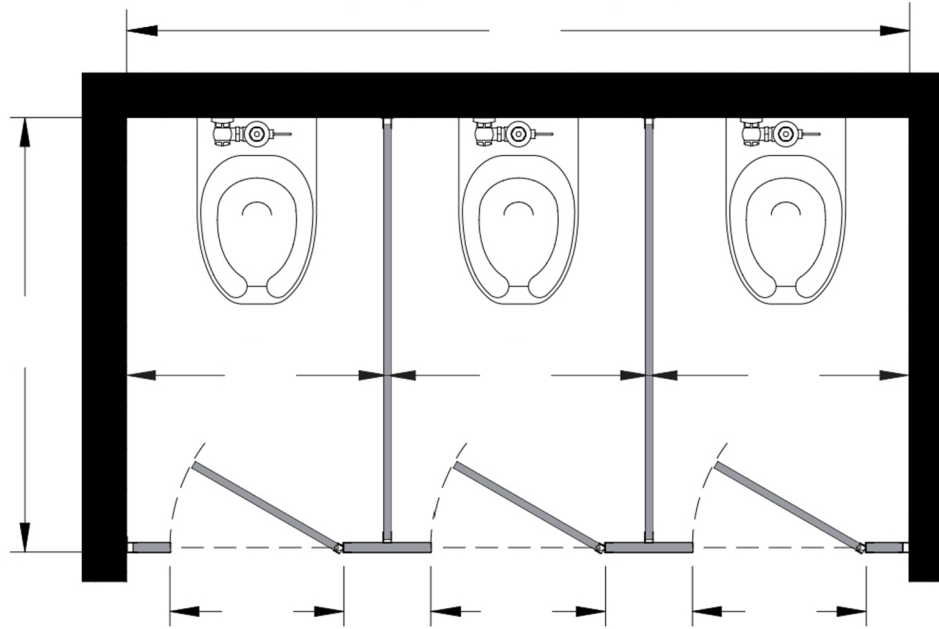

Style:
☐ Overhead Braced
☐ Floor Mount
☐ Ceiling Mount
☐ Floor/Ceiling Mount

Material:
☐ Baked Enamel
☐ Plastic Laminate
☐ Solid Phenolic
☐ Solid Plastic
☐ Stainless Steel

Color: _____

Ship To: _____

City: _____

State: _____ Zip: _____

Harbor City Supply

Phone 443-279-0632 or 1-800-260-0907

1966 Greenspring Drive Suite 506, Timonium, Md. 21093

Fax 443-279-0015 sales@harborcitysupply.com