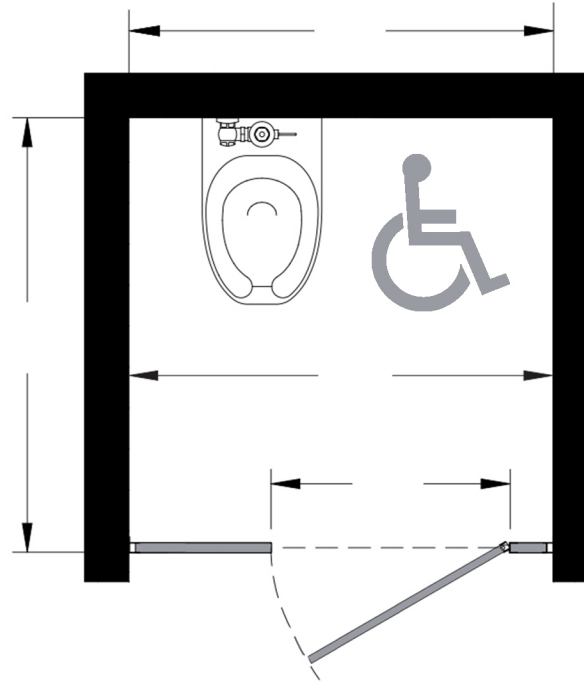

Style:
☐ Overhead Braced
☐ Floor Mount
☐ Ceiling Mount
☐ Floor/Ceiling Mount

Material:
☐ Baked Enamel
☐ Plastic Laminate
☐ Solid Phenolic
☐ Solid Plastic
☐ Stainless Steel

Color:
_____

Ship To: _____

City: _____

State: _____ Zip: _____

Harbor City Supply

Phone 443-279-0632 or 1-800-260-0907

1966 Greenspring Drive Suite 506, Timonium, Md. 21093

Fax 443-279-0015 sales@harborcitysupply.com