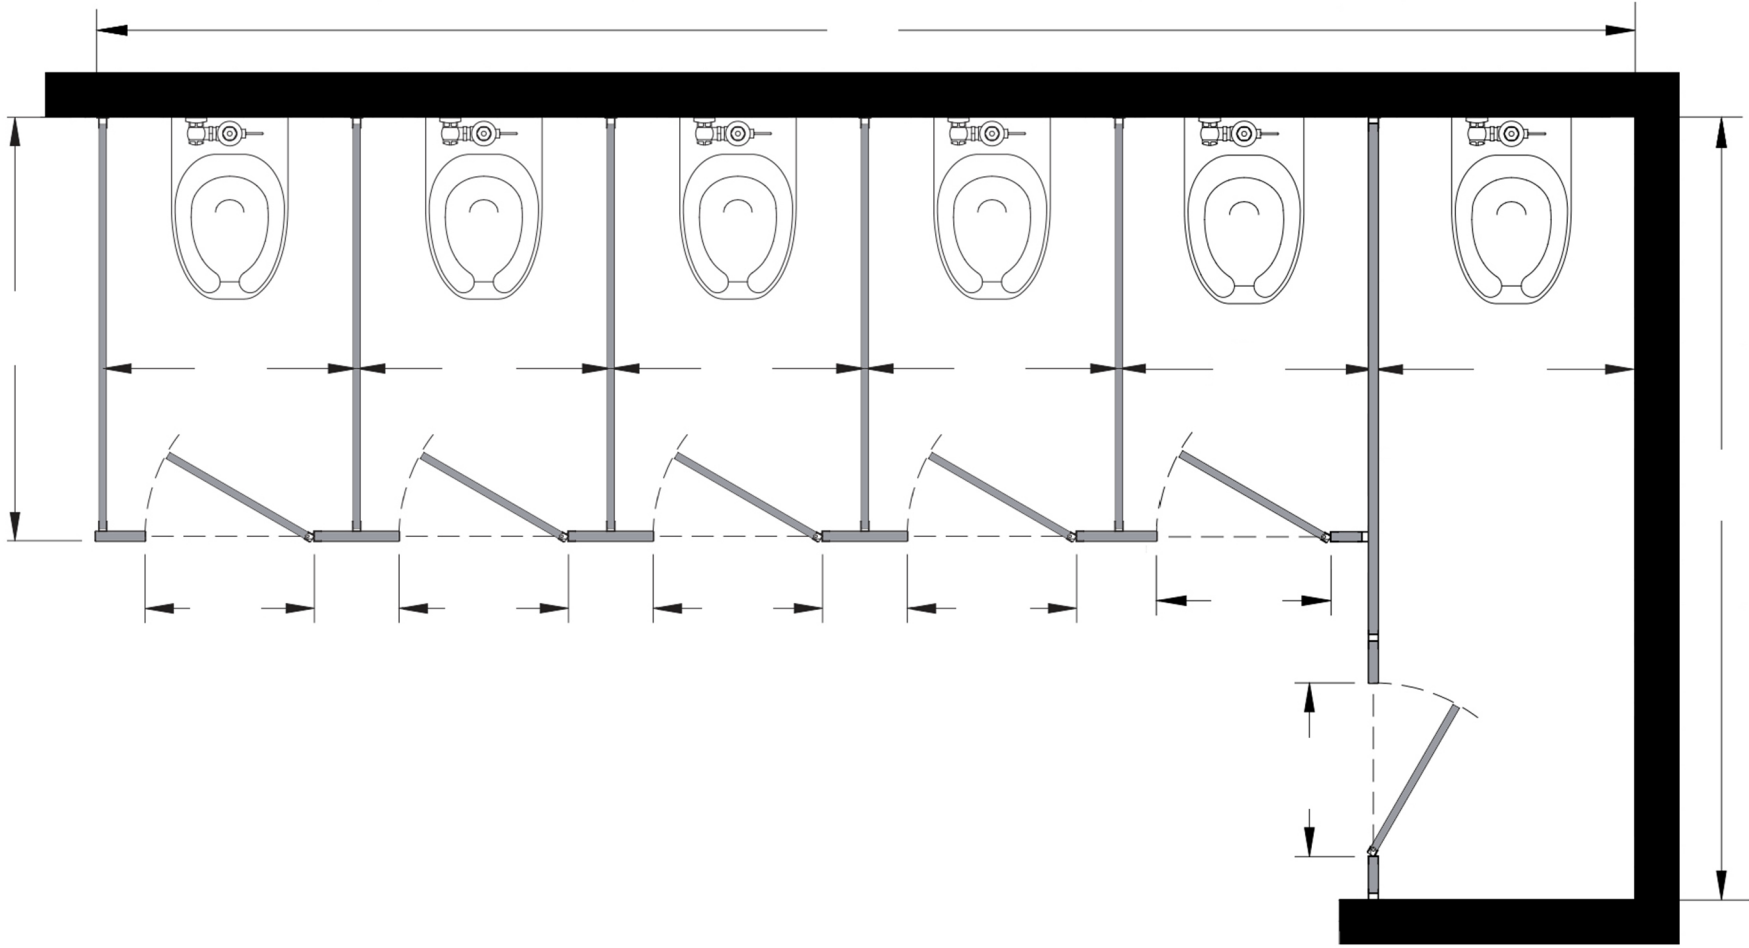

Style:
☐ Overhead Braced
☐ Floor Mount
☐ Ceiling Mount
☐ Floor/Ceiling Mount

Material:
☐ Baked Enamel
☐ Plastic Laminate
☐ Solid Phenolic
☐ Solid Plastic
☐ Stainless Steel

Color: _____

Ship To: _____

City: _____

State: _____ Zip: _____

Harbor City Supply

Phone 443-279-0632 or 1-800-260-0907

1966 Greenspring Drive Suite 506, Timonium, Md. 21093

Fax 443-279-0015 sales@harborcitysupply.com