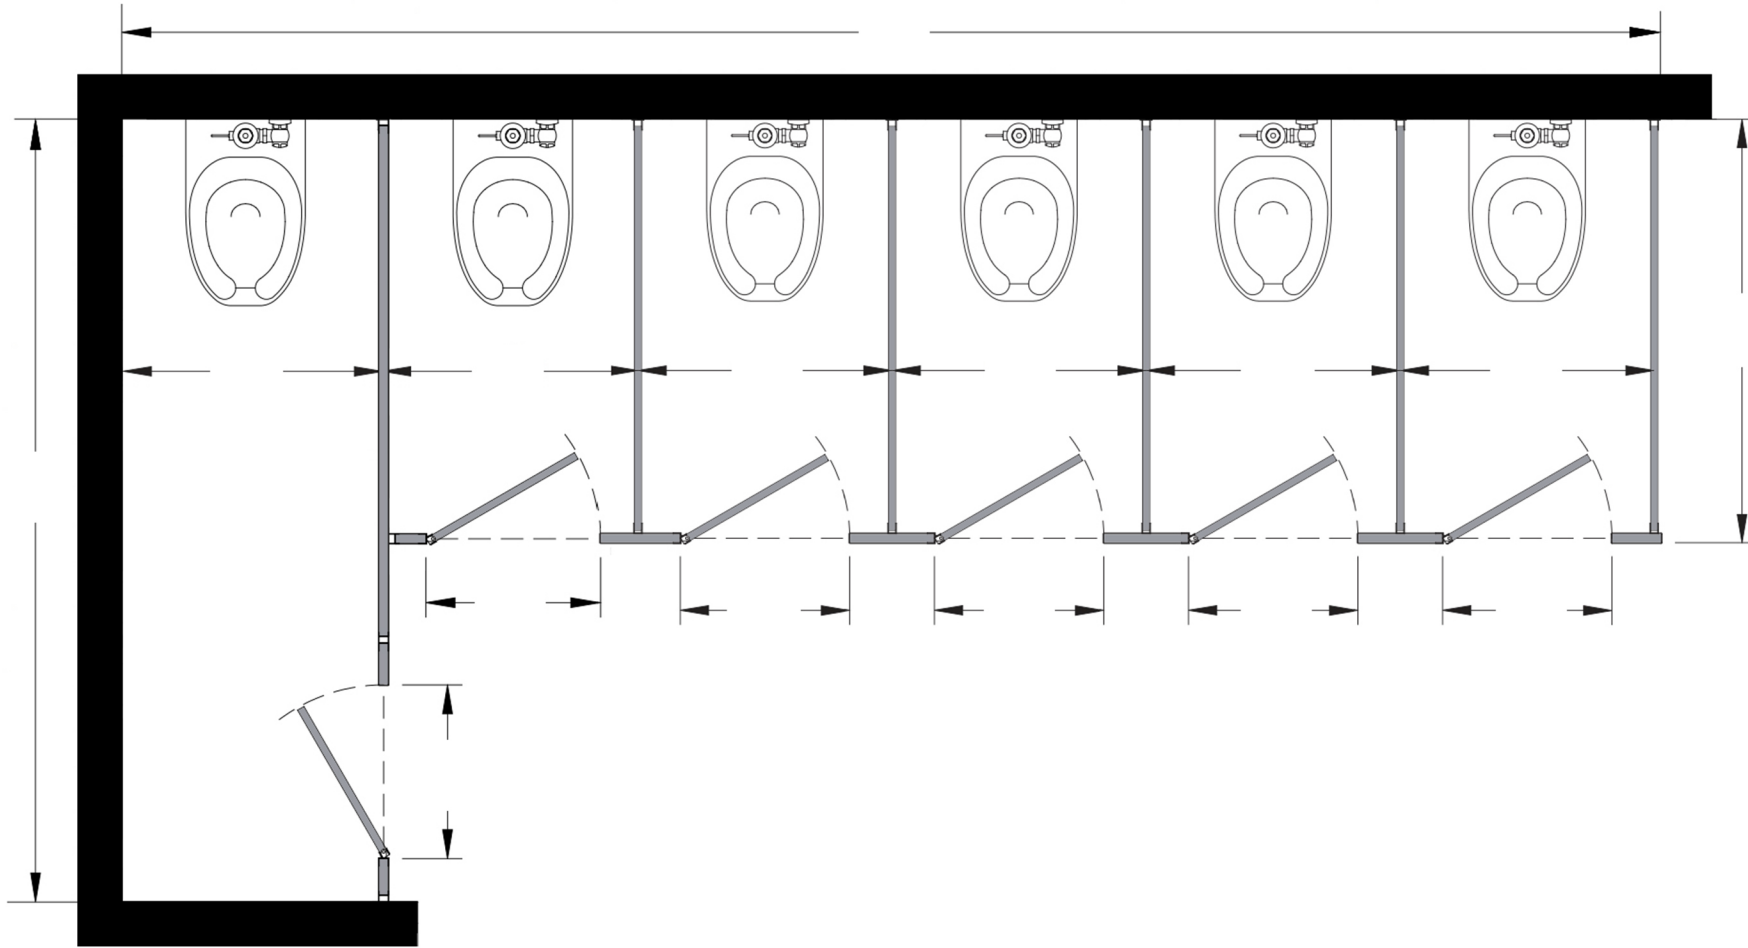

Style:
☐ Overhead Braced
☐ Floor Mount
☐ Ceiling Mount
☐ Floor/Ceiling Mount

Material:
☐ Baked Enamel
☐ Plastic Laminate
☐ Solid Phenolic
☐ Solid Plastic
☐ Stainless Steel

Color:
_____

Ship To: _____

City: _____

State: _____ Zip: _____

Harbor City Supply

Phone 443-279-0632 or 1-800-260-0907

1966 Greenspring Drive Suite 506, Timonium, Md. 21093

Fax 443-279-0015 sales@harborcitysupply.com