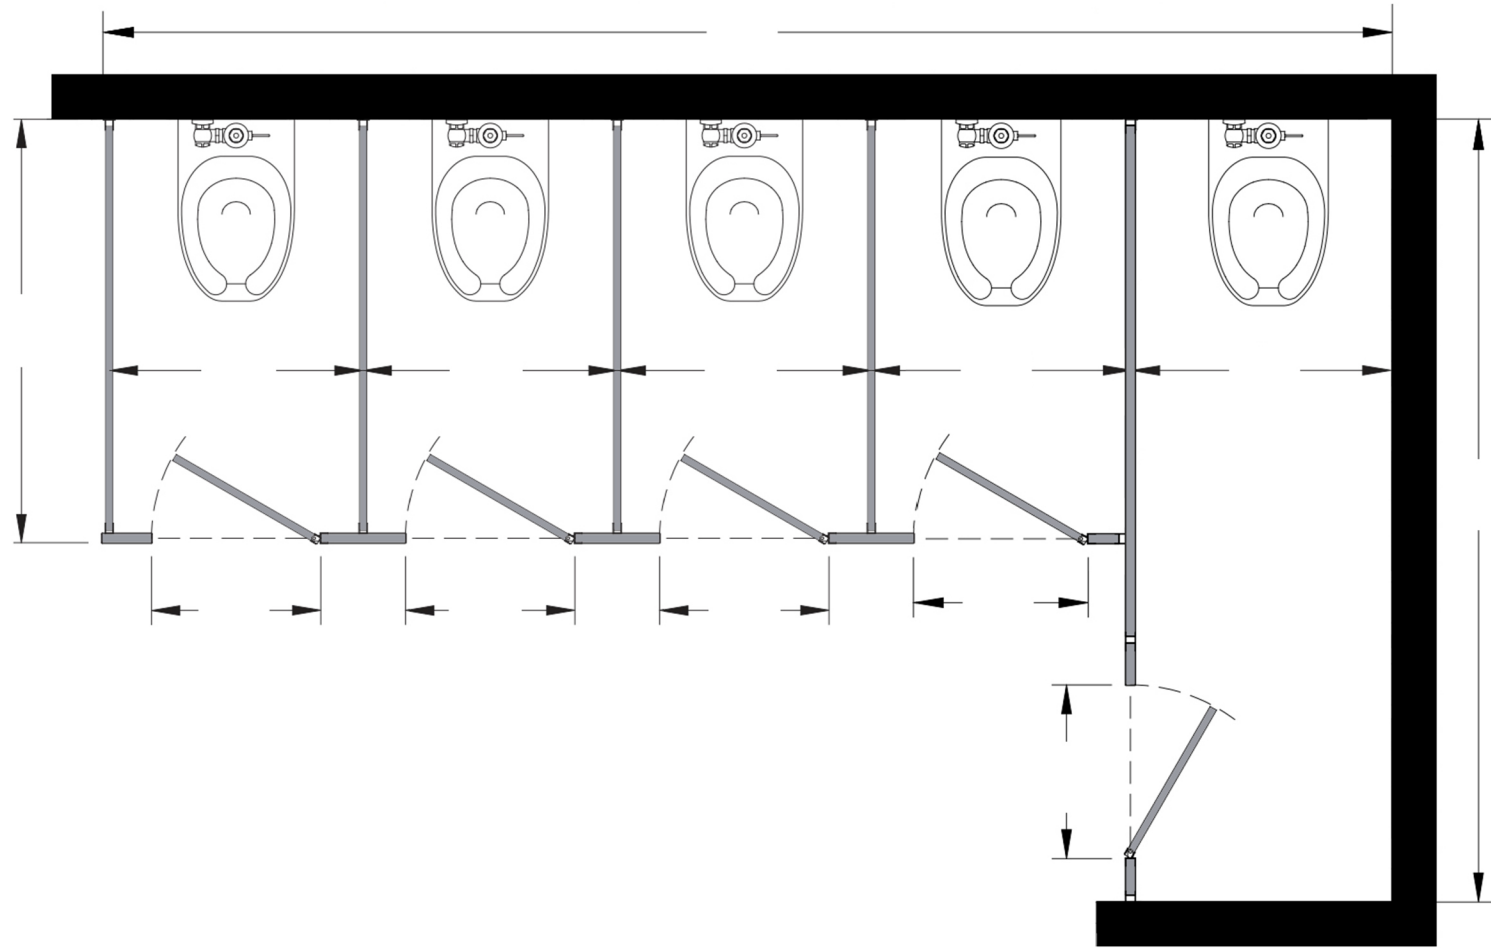

Style:
☐ Overhead Braced
☐ Floor Mount
☐ Ceiling Mount
☐ Floor/Ceiling Mount

Material:
☐ Baked Enamel
☐ Plastic Laminate
☐ Solid Phenolic
☐ Solid Plastic
☐ Stainless Steel

Color: _____

Ship To: _____

City: _____

State: _____ Zip: _____

Harbor City Supply

Phone 443-279-0632 or 1-800-260-0907

1966 Greenspring Drive Suite 506, Timonium, Md. 21093

Fax 443-279-0015 sales@harborcitysupply.com