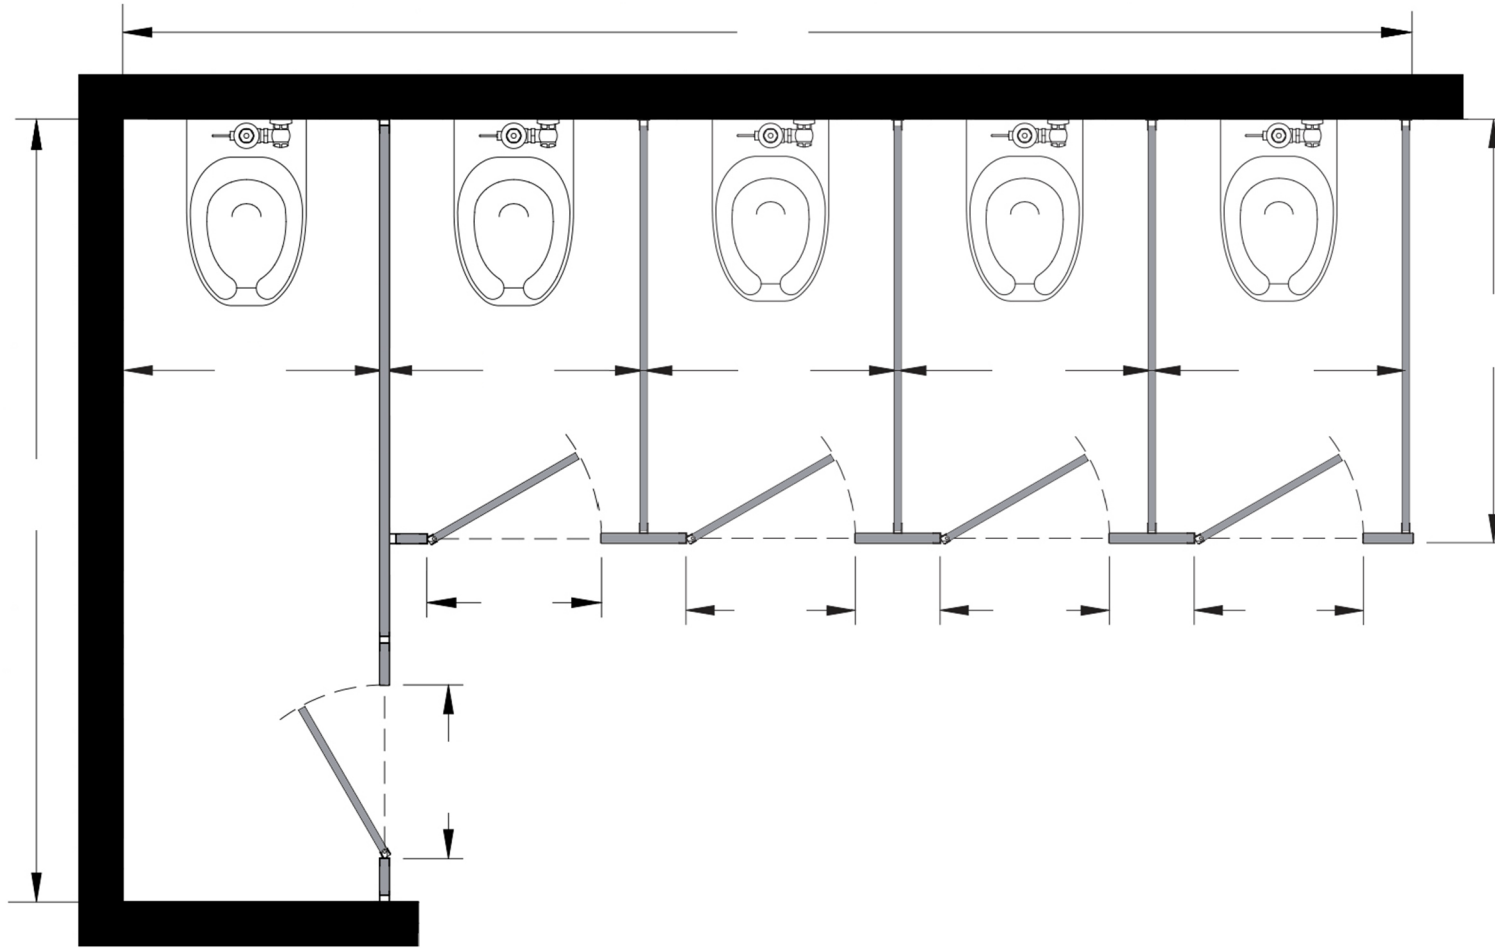

Style:
☐ Overhead Braced
☐ Floor Mount
☐ Ceiling Mount
☐ Floor/Ceiling Mount

Material:
☐ Baked Enamel
☐ Plastic Laminate
☐ Solid Phenolic
☐ Solid Plastic
☐ Stainless Steel

Color: _____

Ship To: _____

City: _____

State: _____ Zip: _____

Harbor City Supply

Phone 443-279-0632 or 1-800-260-0907

1966 Greenspring Drive Suite 506, Timonium, Md. 21093

Fax 443-279-0015 sales@harborcitysupply.com