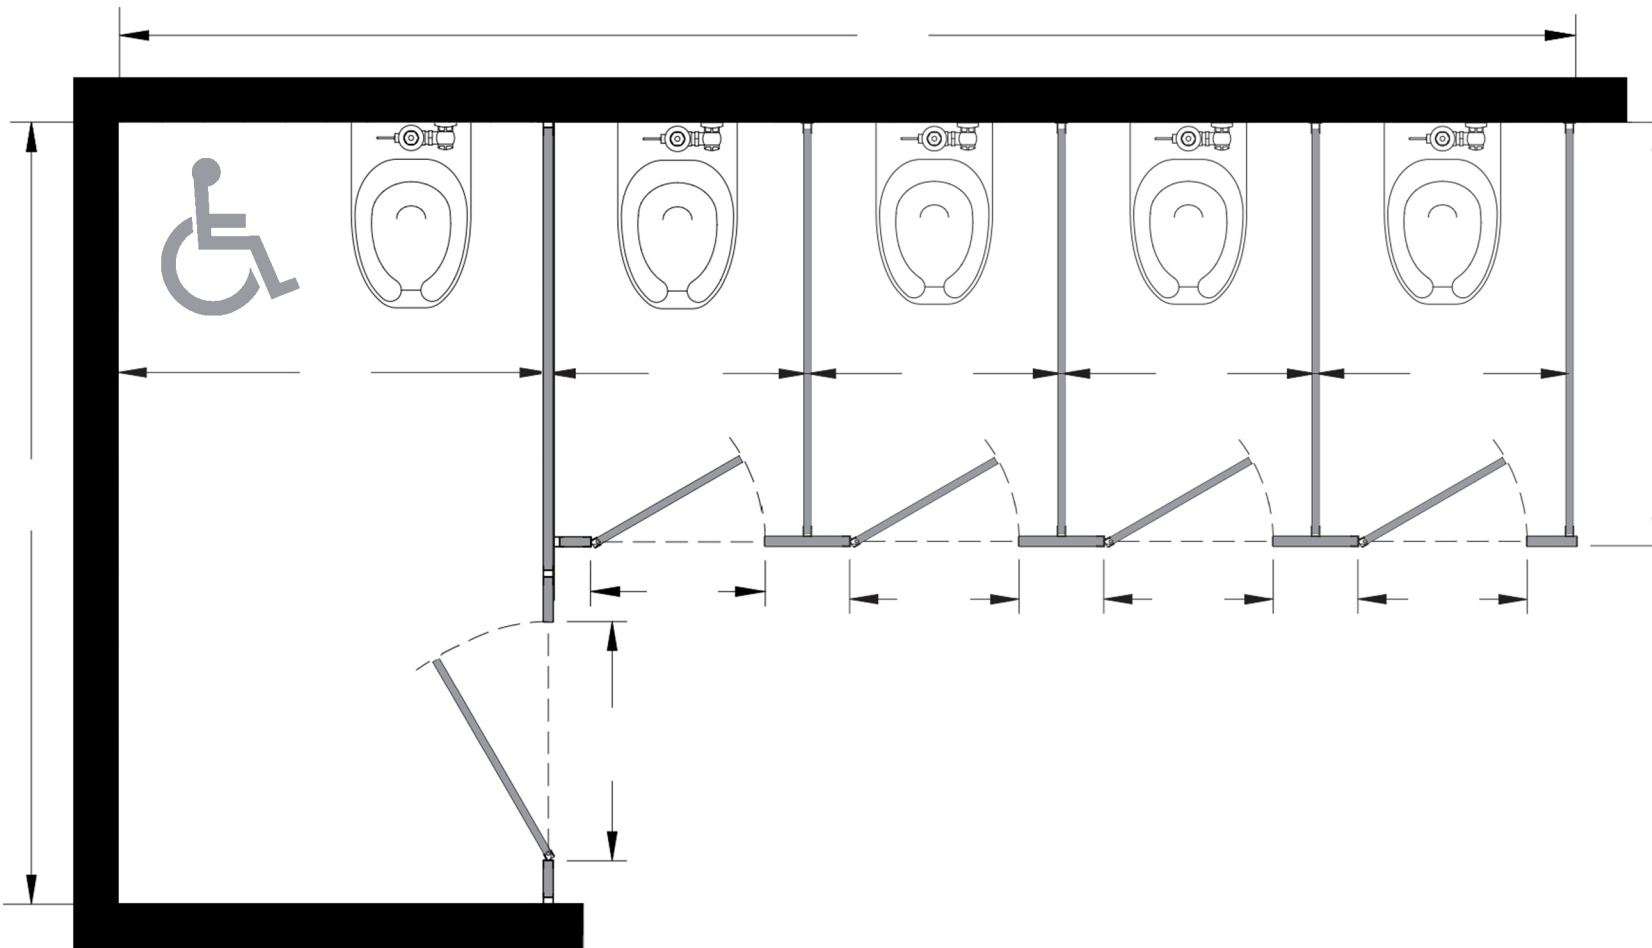

Style:
☐ Overhead Braced
☐ Floor Mount
☐ Ceiling Mount
☐ Floor/Ceiling Mount

Material:
☐ Baked Enamel
☐ Plastic Laminate
☐ Solid Phenolic
☐ Solid Plastic
☐ Stainless Steel

Color: _____

Ship To: _____

City: _____

State: _____ Zip: _____

Harbor City Supply

Phone 443-279-0632 or 1-800-260-0907

1966 Greenspring Drive Suite 506, Timonium, Md. 21093

Fax 443-279-0015 sales@harborcitysupply.com