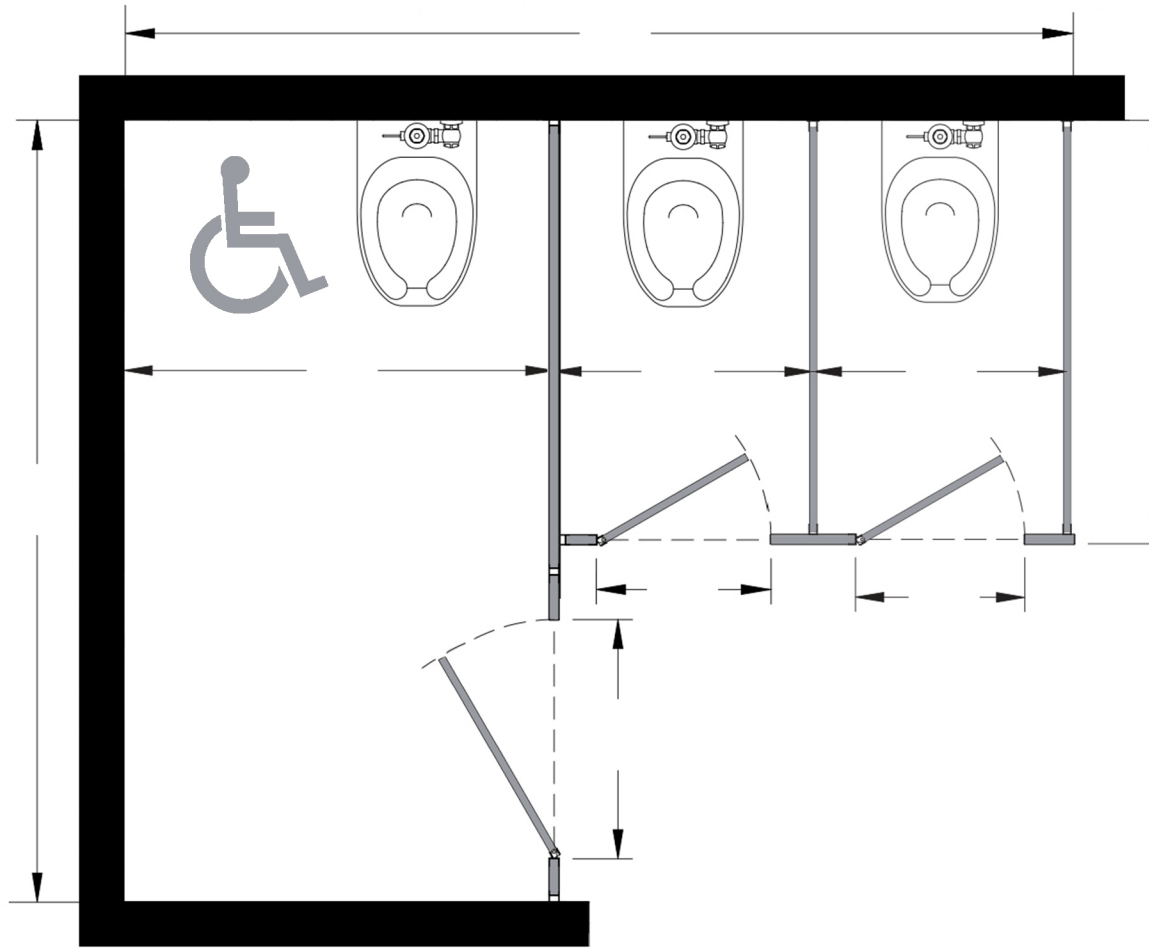

Style:
☐ Overhead Braced
☐ Floor Mount
☐ Ceiling Mount
☐ Floor/Ceiling Mount

Material:
☐ Baked Enamel
☐ Plastic Laminate
☐ Solid Phenolic
☐ Solid Plastic
☐ Stainless Steel

Color: _____

Ship To: _____

City: _____

State: _____ Zip: _____

Harbor City Supply

Phone 443-279-0632 or 1-800-260-0907

1966 Greenspring Drive Suite 506, Timonium, Md. 21093

Fax 443-279-0015 sales@harborcitysupply.com