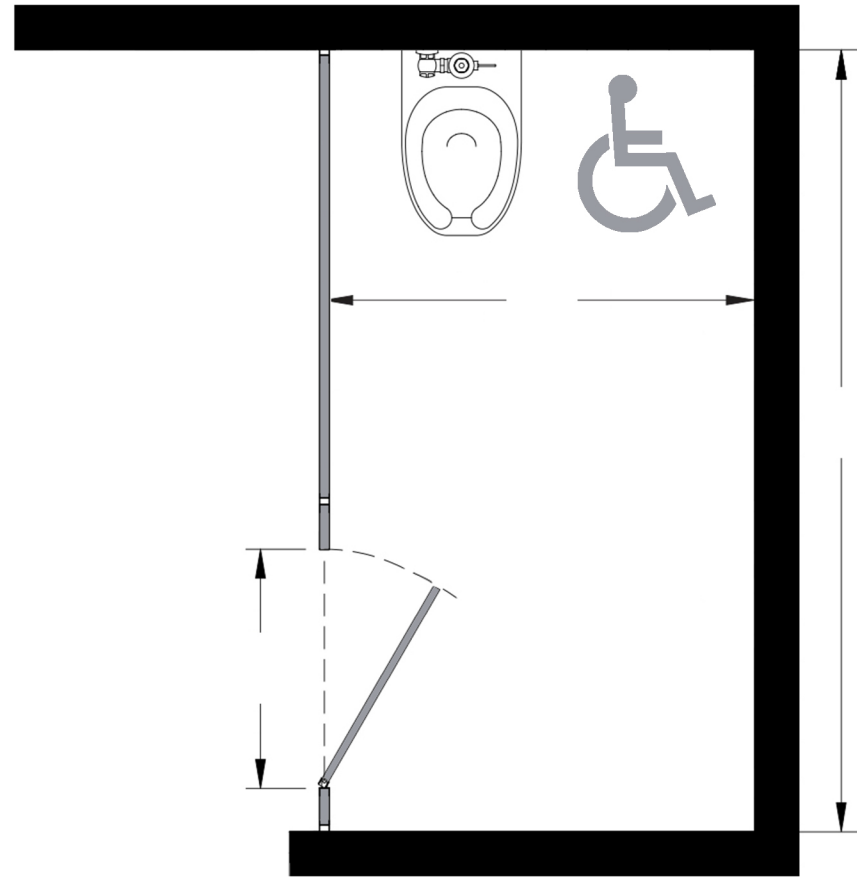

Style:
☐ Overhead Braced
☐ Floor Mount
☐ Ceiling Mount
☐ Floor/Ceiling Mount

Material:
☐ Baked Enamel
☐ Plastic Laminate
☐ Solid Phenolic
☐ Solid Plastic
☐ Stainless Steel

Color:
_____

Ship To: _____

City: _____

State: _____ Zip: _____

Harbor City Supply

Phone 443-279-0632 or 1-800-260-0907

1966 Greenspring Drive Suite 506, Timonium, Md. 21093

Fax 443-279-0015   sales@harborcitysupply.com