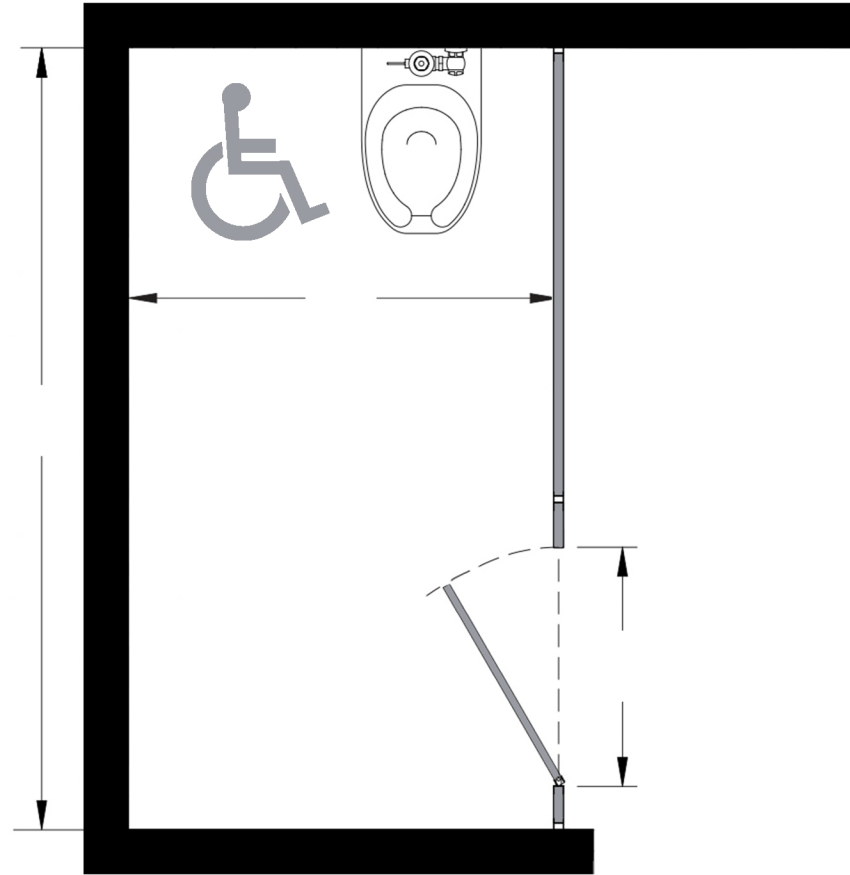

Style:
☐ Overhead Braced
☐ Floor Mount
☐ Ceiling Mount
☐ Floor/Ceiling Mount

Material:
☐ Baked Enamel
☐ Plastic Laminate
☐ Solid Phenolic
☐ Solid Plastic
☐ Stainless Steel

Color:
_____

Ship To: _____

City: _____

State: _____ Zip: _____

Harbor City Supply

Phone 443-279-0632 or 1-800-260-0907

1966 Greenspring Drive Suite 506, Timonium, Md. 21093

Fax 443-279-0015   sales@harborcitysupply.com