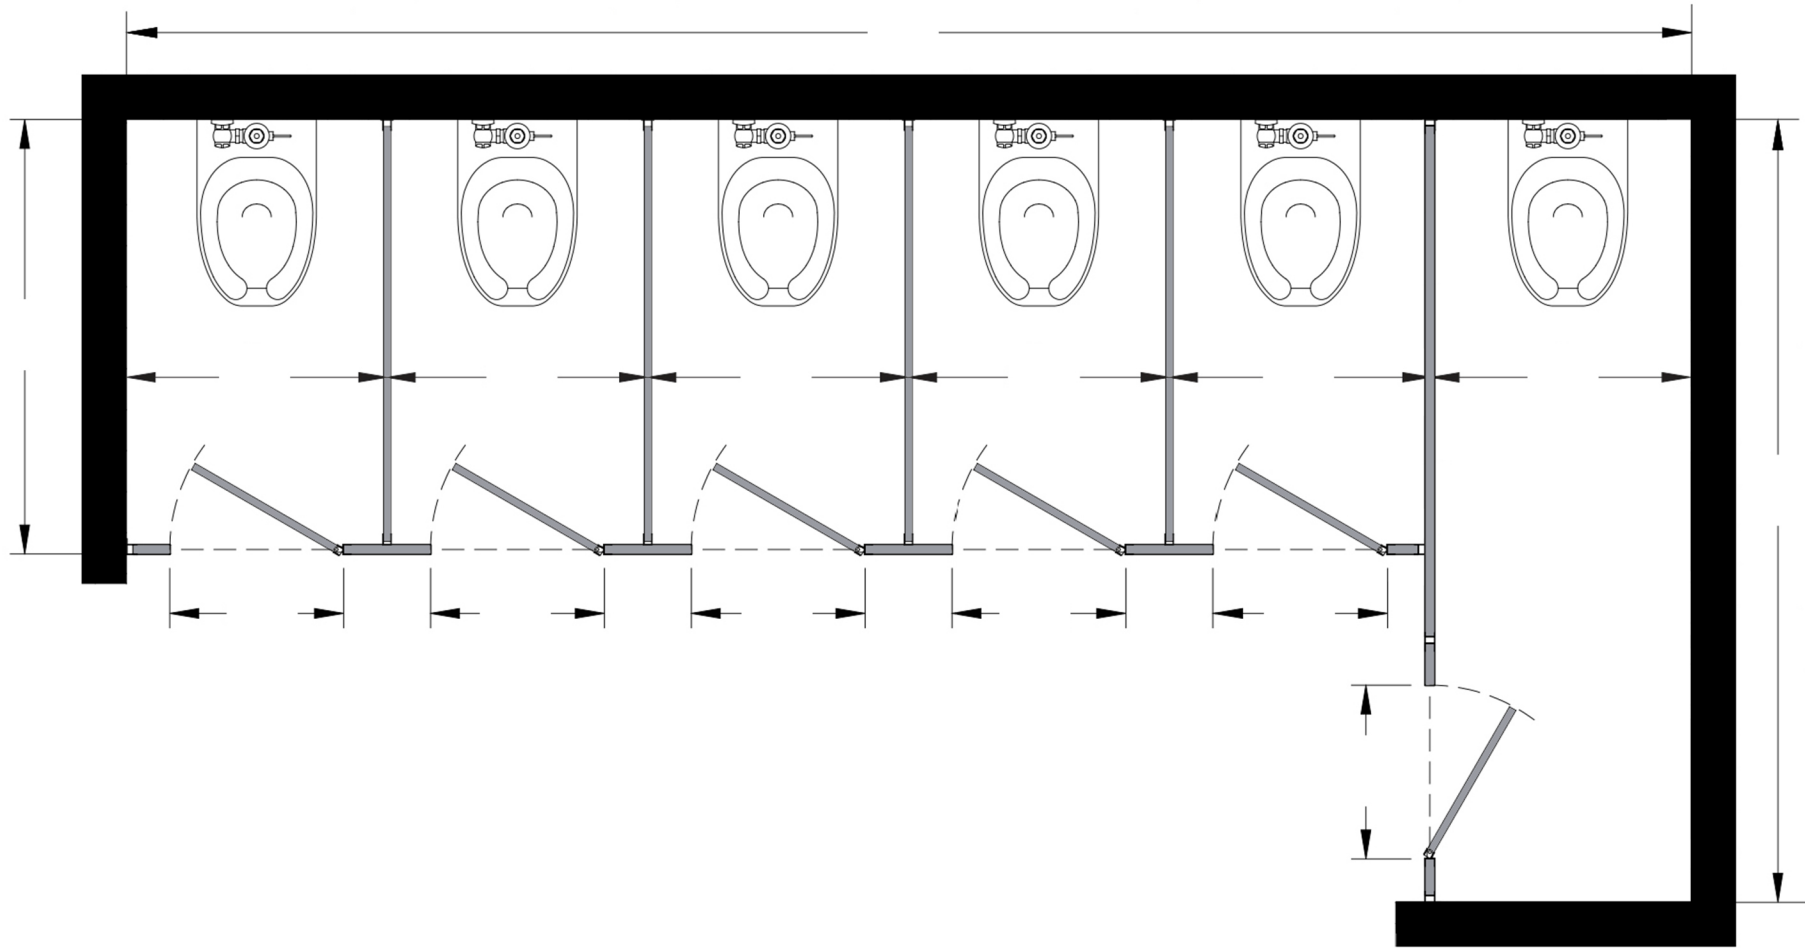

Style:
☐ Overhead Braced
☐ Floor Mount
☐ Ceiling Mount
☐ Floor/Ceiling Mount

Material:
☐ Baked Enamel
☐ Plastic Laminate
☐ Solid Phenolic
☐ Solid Plastic
☐ Stainless Steel

Color:
_____

Ship To: _____

City: _____

State: _____ Zip: _____

Harbor City Supply

Phone 443-279-0632 or 1-800-260-0907

1966 Greenspring Drive Suite 506, Timonium, Md. 21093

Fax 443-279-0015 sales@harborcitysupply.com