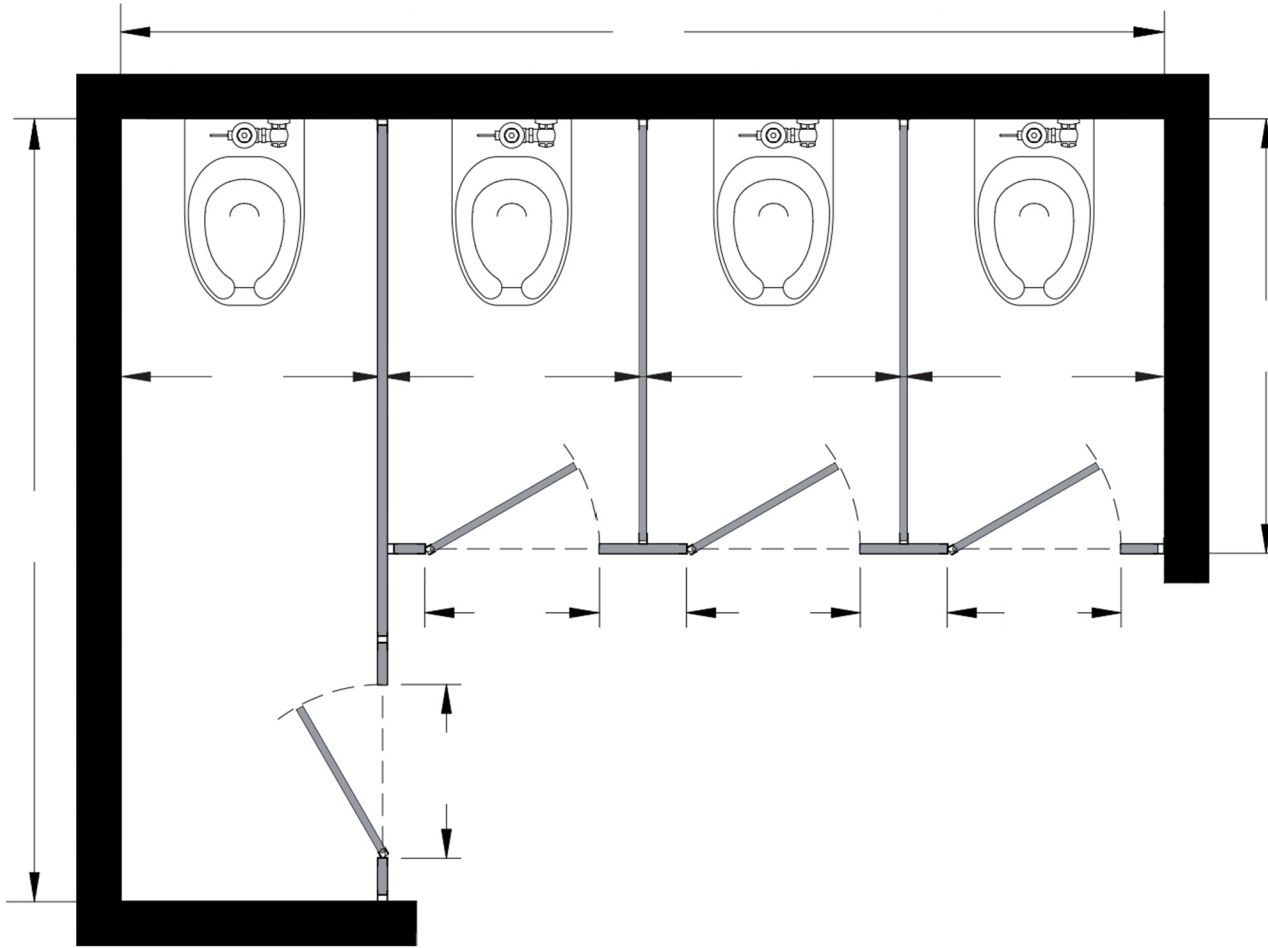

Style:
☐ Overhead Braced
☐ Floor Mount
☐ Ceiling Mount
☐ Floor/Ceiling Mount

Material:
☐ Baked Enamel
☐ Plastic Laminate
☐ Solid Phenolic
☐ Solid Plastic
☐ Stainless Steel

Color: _____

Ship To: _____

City: _____

State: _____ Zip: _____

Harbor City Supply

Phone 443-279-0632 or 1-800-260-0907

1966 Greenspring Drive Suite 506, Timonium, Md. 21093

Fax 443-279-0015 sales@harborcitysupply.com