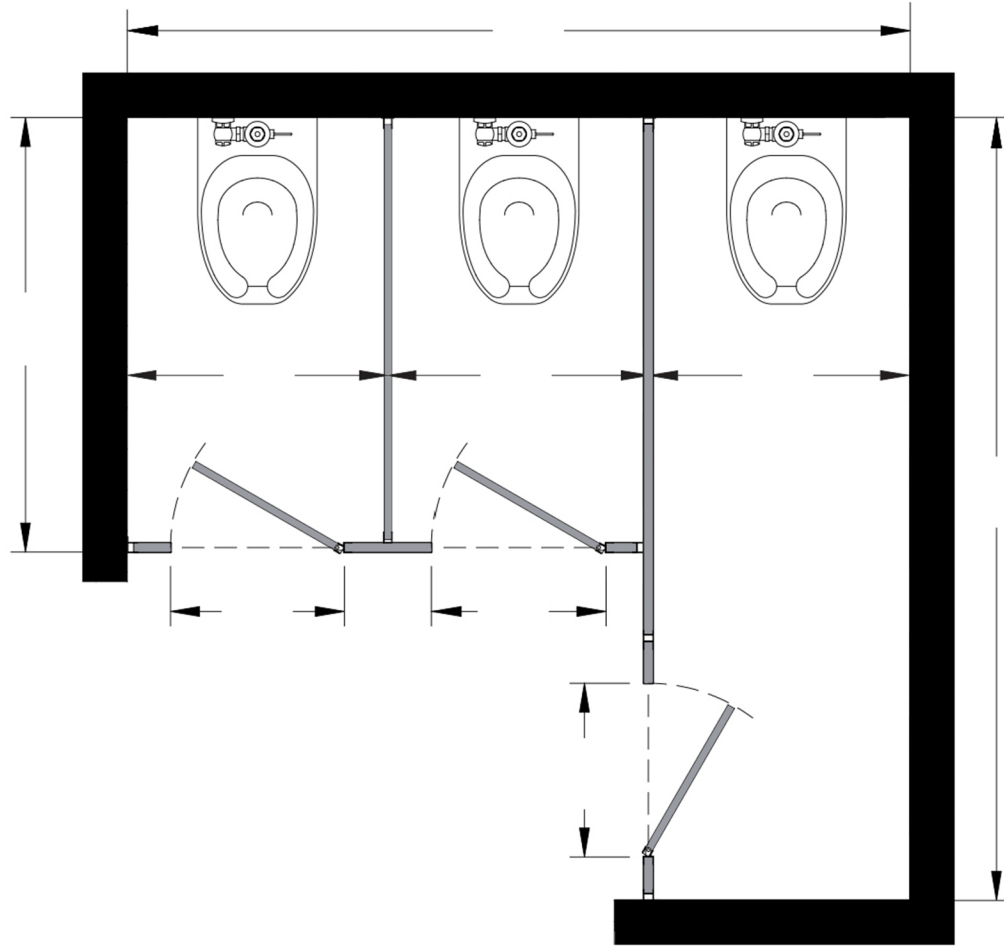

Style:
☐ Overhead Braced
☐ Floor Mount
☐ Ceiling Mount
☐ Floor/Ceiling Mount

Material:
☐ Baked Enamel
☐ Plastic Laminate
☐ Solid Phenolic
☐ Solid Plastic
☐ Stainless Steel

Color: _____

Ship To: _____

City: _____

State: _____ Zip: _____

Harbor City Supply

Phone 443-279-0632 or 1-800-260-0907

1966 Greenspring Drive Suite 506, Timonium, Md. 21093

Fax 443-279-0015 sales@harborcitysupply.com