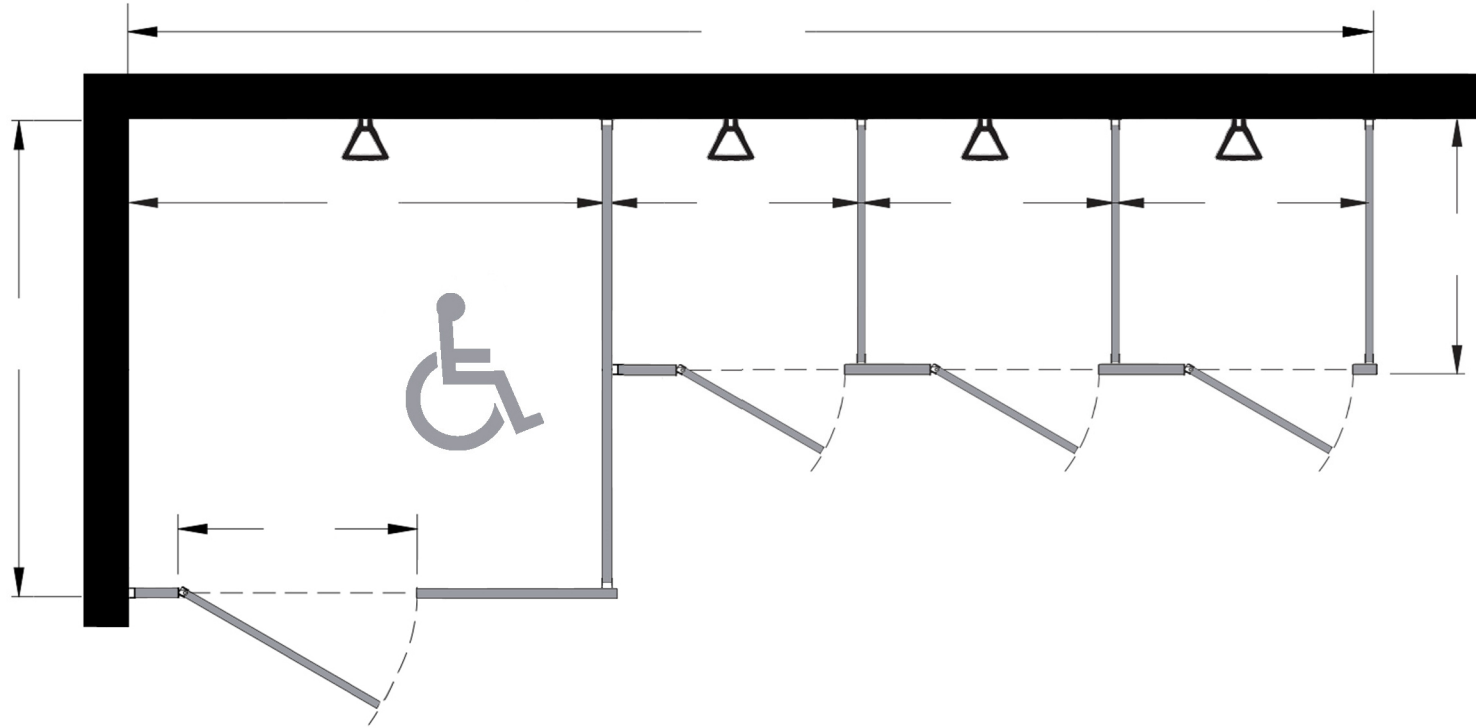

Style:
☐ Overhead Braced
☐ Floor Mount
☐ Ceiling Mount
☐ Floor/Ceiling Mount

Material:
☐ Baked Enamel
☐ Solid Phenolic
☐ Solid Plastic
☐ Stainless Steel

Color: _____

Ship To: _____

City: _____

State: _____ Zip: _____

Harbor City Supply

Phone 443-279-0632 or 1-800-260-0907

1966 Greenspring Drive Suite 506, Timonium, Md. 21093

Fax 443-279-0015   sales@harborcitysupply.com