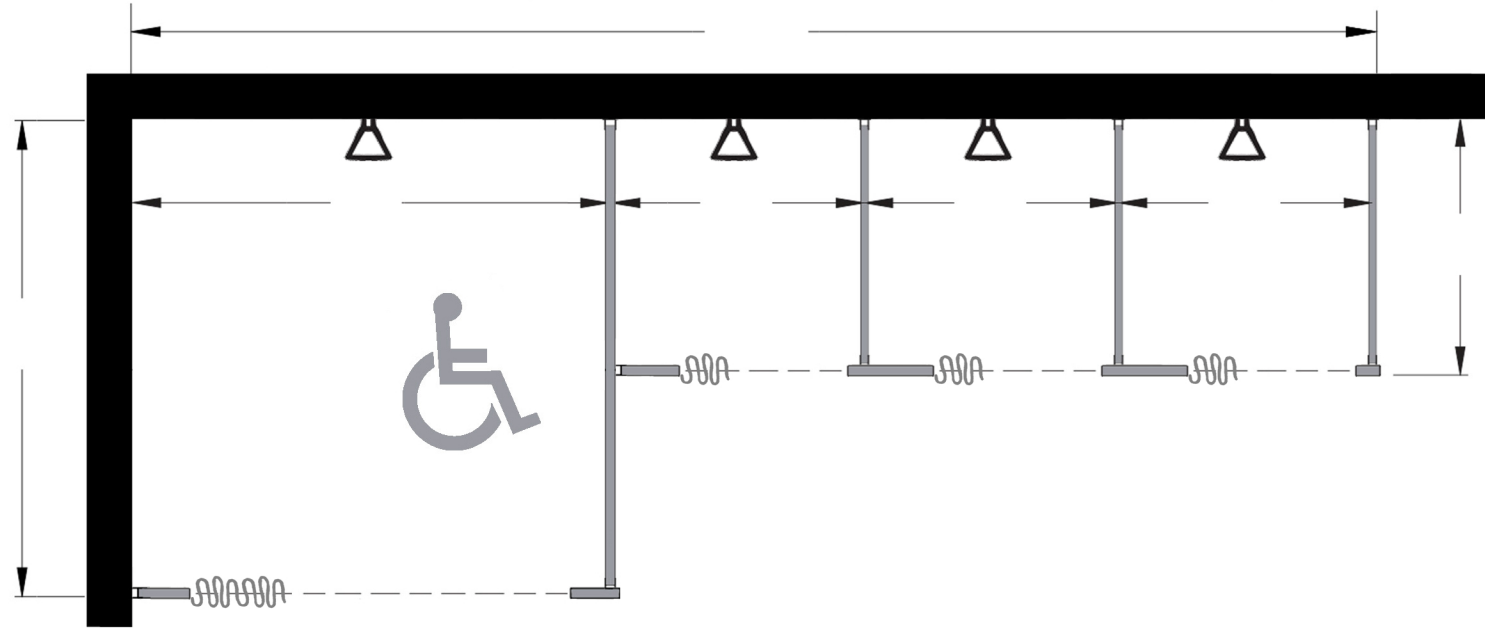

Style:
 Overhead Braced
 Floor Mount
 Ceiling Mount
 Floor/Ceiling Mount

Material:
 Baked Enamel
 Solid Phenolic
 Solid Plastic
 Stainless Steel

Color: _____

Ship To: _____

City: _____

State: _____ Zip: _____