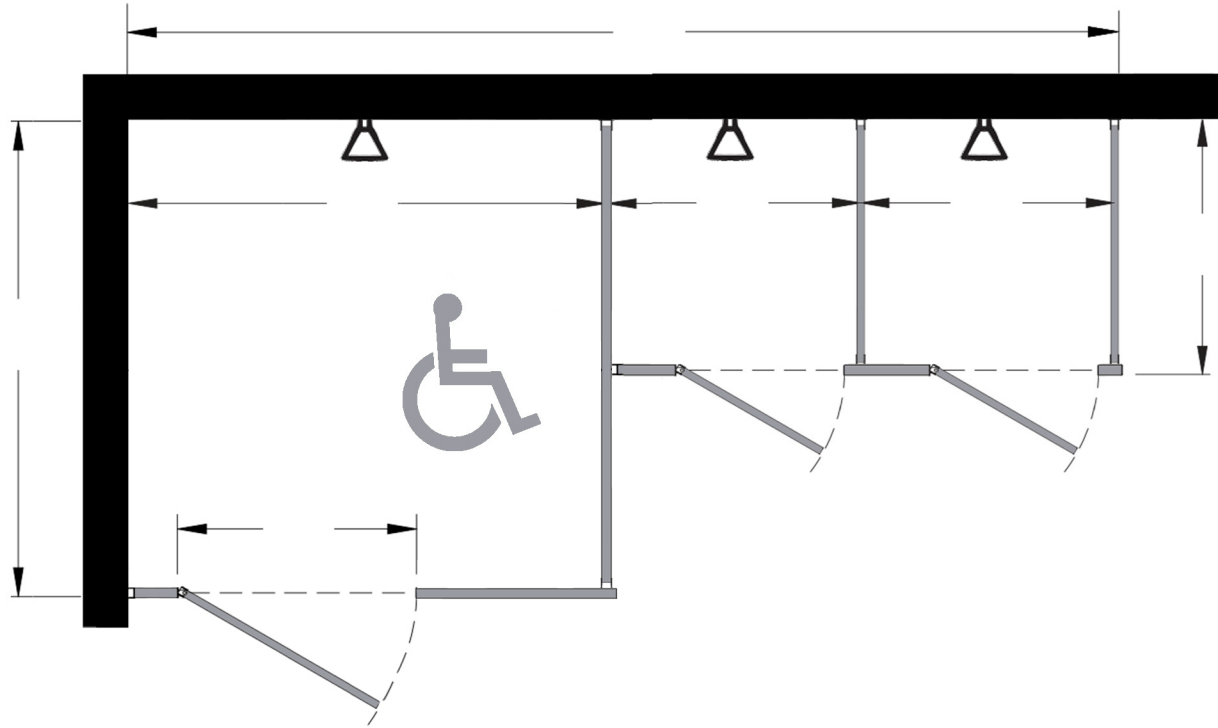

Style:
☐ Overhead Braced
☐ Floor Mount
☐ Ceiling Mount
☐ Floor/Ceiling Mount

Material:
☐ Baked Enamel
☐ Solid Phenolic
☐ Solid Plastic
☐ Stainless Steel

Color: _____

Ship To: _____

City: _____

State: _____ Zip: _____

Harbor City Supply

Phone 443-279-0632 or 1-800-260-0907

1966 Greenspring Drive Suite 506, Timonium, Md. 21093

Fax 443-279-0015 sales@harborcitysupply.com