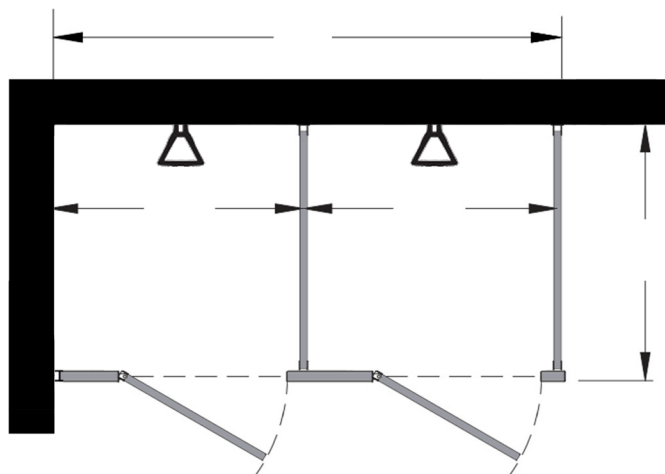

Style:
☐ Overhead Braced
☐ Floor Mount
☐ Ceiling Mount
☐ Floor/Ceiling Mount

Material:
☐ Baked Enamel
☐ Solid Phenolic
☐ Solid Plastic
☐ Stainless Steel

Color:
_____

Ship To: _____

City: _____

State: _____ Zip: _____

Harbor City Supply

Phone 443-279-0632 or 1-800-260-0907

1966 Greenspring Drive Suite 506, Timonium, Md. 21093

Fax 443-279-0015 sales@harborcitysupply.com