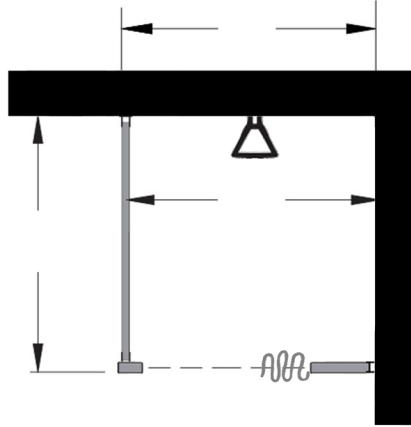

Style:
☐ Overhead Braced
☐ Floor Mount
☐ Ceiling Mount
☐ Floor/Ceiling Mount

Material:
☐ Baked Enamel
☐ Solid Phenolic
☐ Solid Plastic
☐ Stainless Steel

Color:
_____

Ship To: _____

City: _____

State: _____ Zip: _____

Harbor City Supply

Phone 443-279-0632 or 1-800-260-0907

1966 Greenspring Drive Suite 506, Timonium, Md. 21093

Fax 443-279-0015 sales@harborcitysupply.com