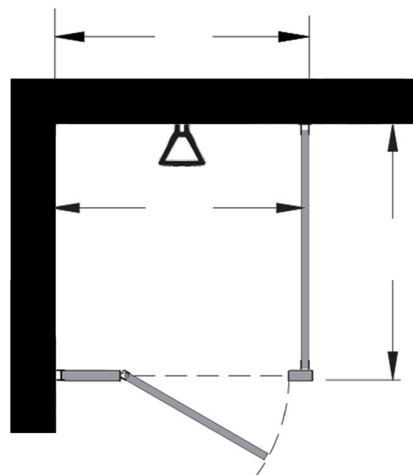

Style:
☐ Overhead Braced
☐ Floor Mount
☐ Ceiling Mount
☐ Floor/Ceiling Mount

Material:
☐ Baked Enamel
☐ Solid Phenolic
☐ Solid Plastic
☐ Stainless Steel

Color:
_____

Ship To: _____

City: _____

State: _____ Zip: _____

Harbor City Supply

Phone 443-279-0632 or 1-800-260-0907

1966 Greenspring Drive Suite 506, Timonium, Md. 21093

Fax 443-279-0015   sales@harborcitysupply.com