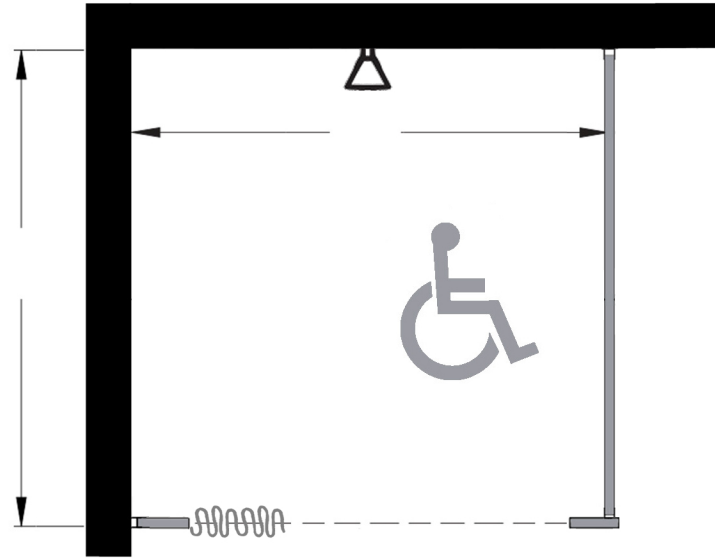

Style:
☐ Overhead Braced
☐ Floor Mount
☐ Ceiling Mount
☐ Floor/Ceiling Mount

Material:
☐ Baked Enamel
☐ Solid Phenolic
☐ Solid Plastic
☐ Stainless Steel

Color:
_____

Ship To: _____

City: _____

State: _____ Zip: _____

Harbor City Supply

Phone 443-279-0632 or 1-800-260-0907

1966 Greenspring Drive Suite 506, Timonium, Md. 21093

Fax 443-279-0015   sales@harborcitysupply.com