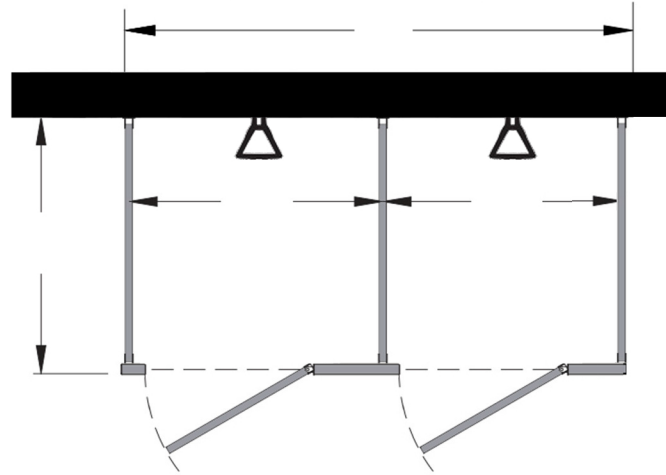

Style:
☐ Overhead Braced
☐ Floor Mount
☐ Ceiling Mount
☐ Floor/Ceiling Mount

Material:
☐ Baked Enamel
☐ Solid Phenolic
☐ Solid Plastic
☐ Stainless Steel

Color:
_____

Ship To: _____

City: _____

State: _____ Zip: _____

Harbor City Supply

Phone 443-279-0632 or 1-800-260-0907

1966 Greenspring Drive Suite 506, Timonium, Md. 21093

Fax 443-279-0015 sales@harborcitysupply.com