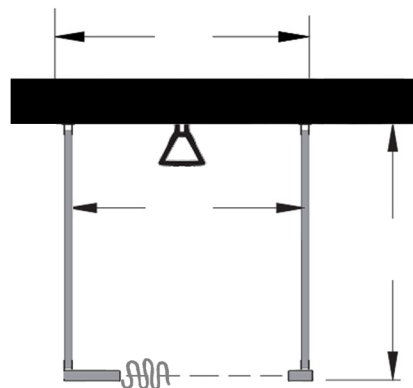

Style:
☐ Overhead Braced
☐ Floor Mount
☐ Ceiling Mount
☐ Floor/Ceiling Mount

Material:
☐ Baked Enamel
☐ Solid Phenolic
☐ Solid Plastic
☐ Stainless Steel

Color:
_____

Ship To: _____

City: _____

State: _____ Zip: _____

Harbor City Supply

Phone 443-279-0632 or 1-800-260-0907

1966 Greenspring Drive Suite 506, Timonium, Md. 21093

Fax 443-279-0015   sales@harborcitysupply.com