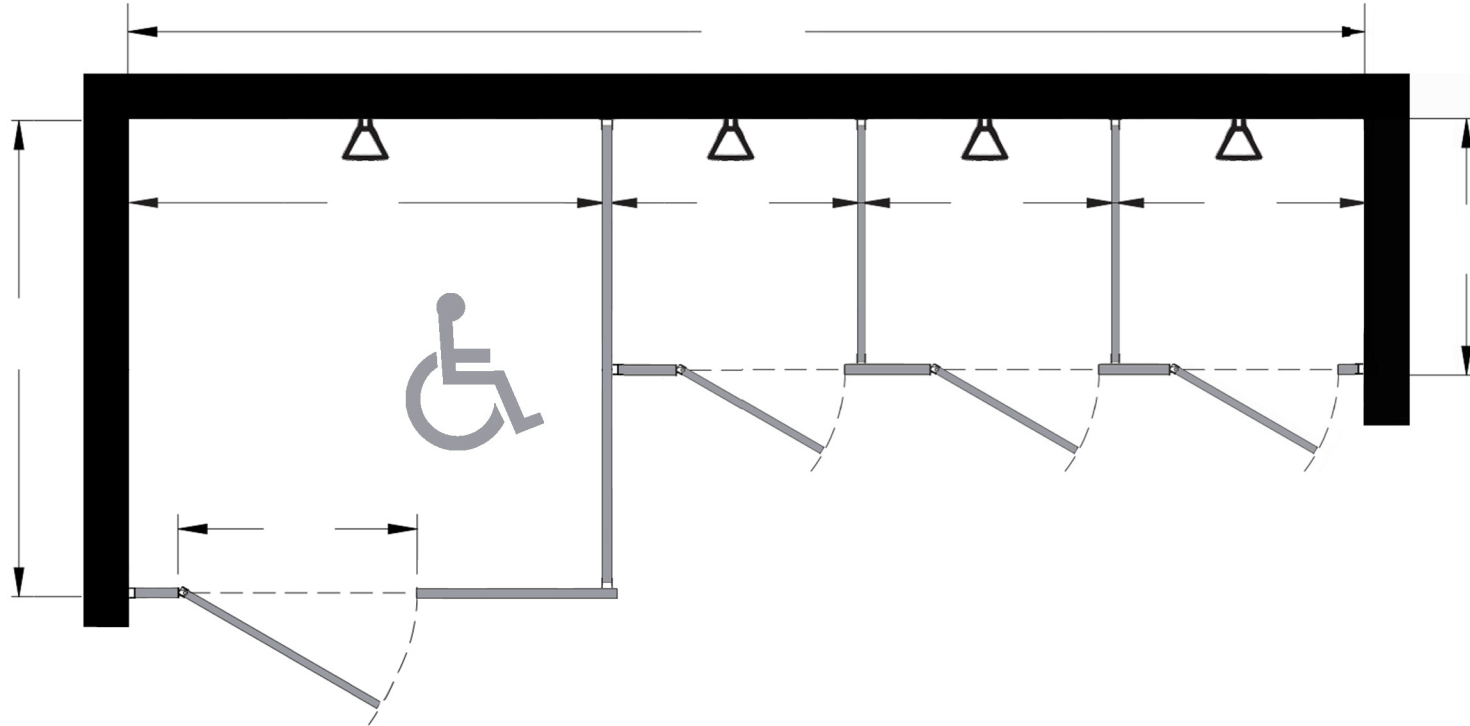

Style:
 Overhead Braced
 Floor Mount
 Ceiling Mount
 Floor/Ceiling Mount

Material:
 Baked Enamel
 Solid Phenolic
 Solid Plastic
 Stainless Steel

Color: _____

Ship To: _____

City: _____

State: _____ Zip: _____