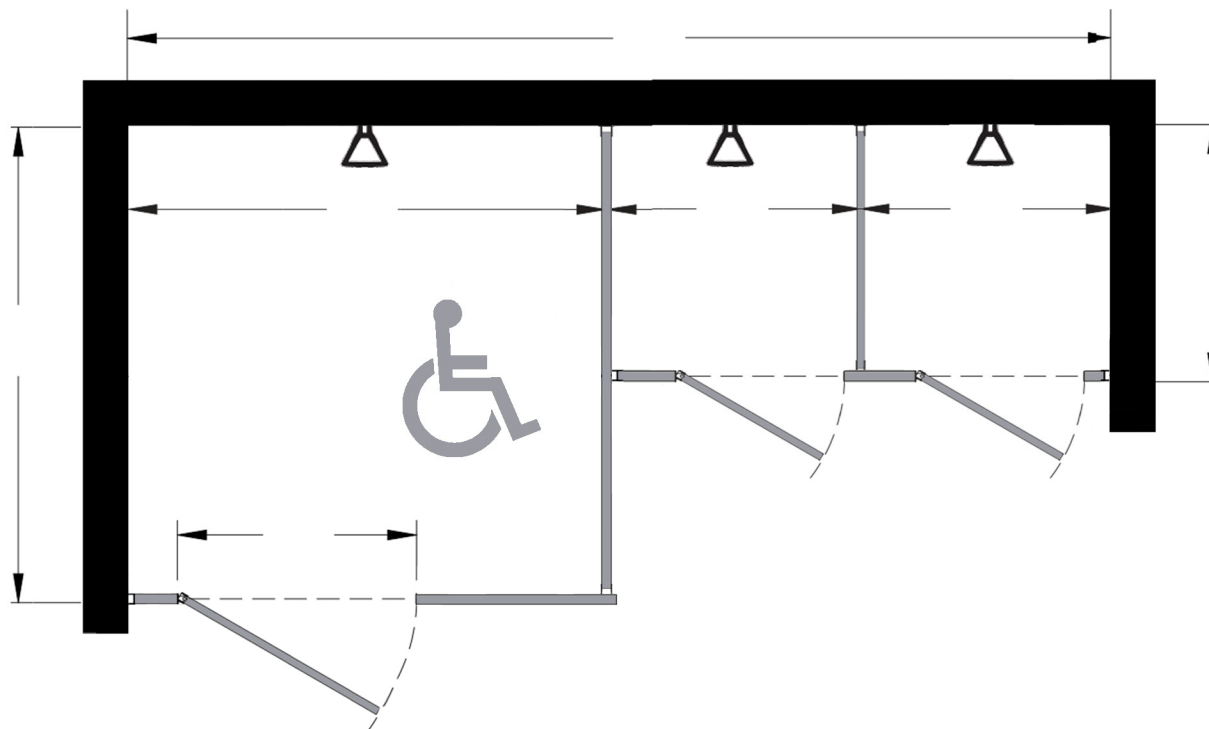

Style:
 Overhead Braced
 Floor Mount
 Ceiling Mount
 Floor/Ceiling Mount

Material:
 Baked Enamel
 Solid Phenolic
 Solid Plastic
 Stainless Steel

Color: _____

Ship To: _____

City: _____

State: _____ Zip: _____