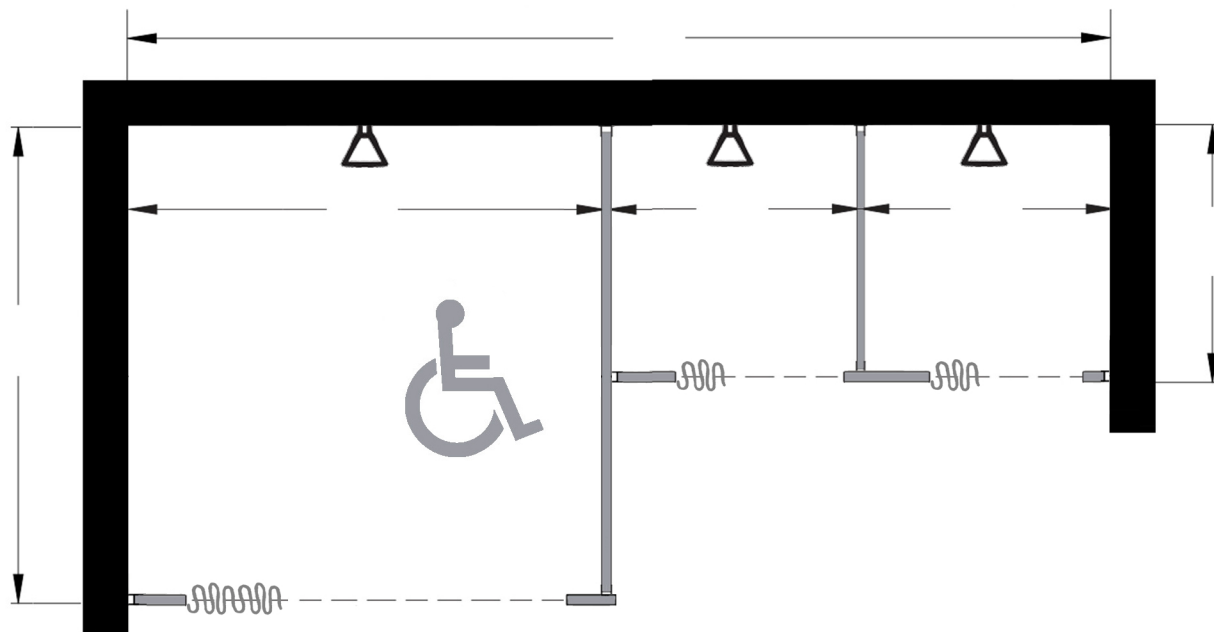

Style:
 Overhead Braced
 Floor Mount
 Ceiling Mount
 Floor/Ceiling Mount

Material:
 Baked Enamel
 Solid Phenolic
 Solid Plastic
 Stainless Steel

Color: _____

Ship To: _____

City: _____

State: _____ Zip: _____