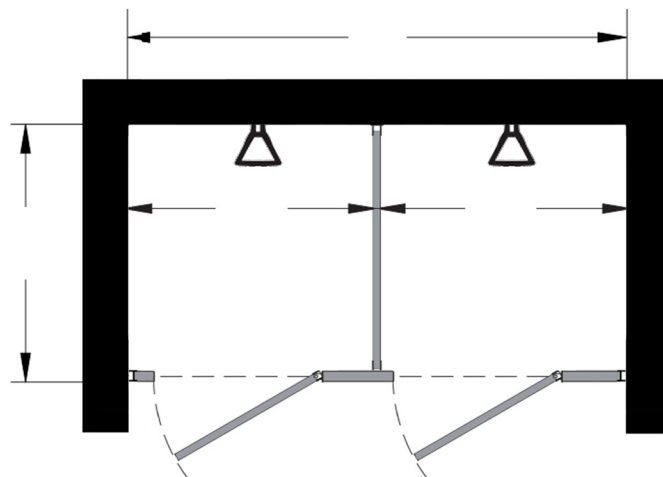

Style:
 Overhead Braced
 Floor Mount
 Ceiling Mount
 Floor/Ceiling Mount

Material:
 Baked Enamel
 Solid Phenolic
 Solid Plastic
 Stainless Steel

Color: _____

Ship To: _____

City: _____

State: _____ Zip: _____