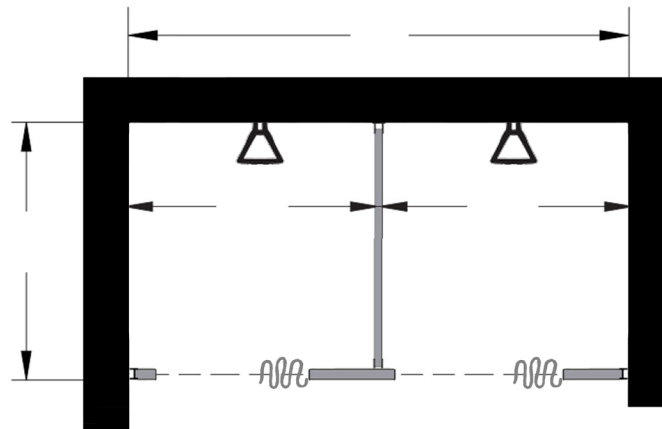

Style:
☐ Overhead Braced
☐ Floor Mount
☐ Ceiling Mount
☐ Floor/Ceiling Mount

Material:
☐ Baked Enamel
☐ Solid Phenolic
☐ Solid Plastic
☐ Stainless Steel

Color:
_____

Ship To: _____

City: _____

State: _____ Zip: _____

Harbor City Supply

Phone 443-279-0632 or 1-800-260-0907

1966 Greenspring Drive Suite 506, Timonium, Md. 21093

Fax 443-279-0015 sales@harborcitysupply.com