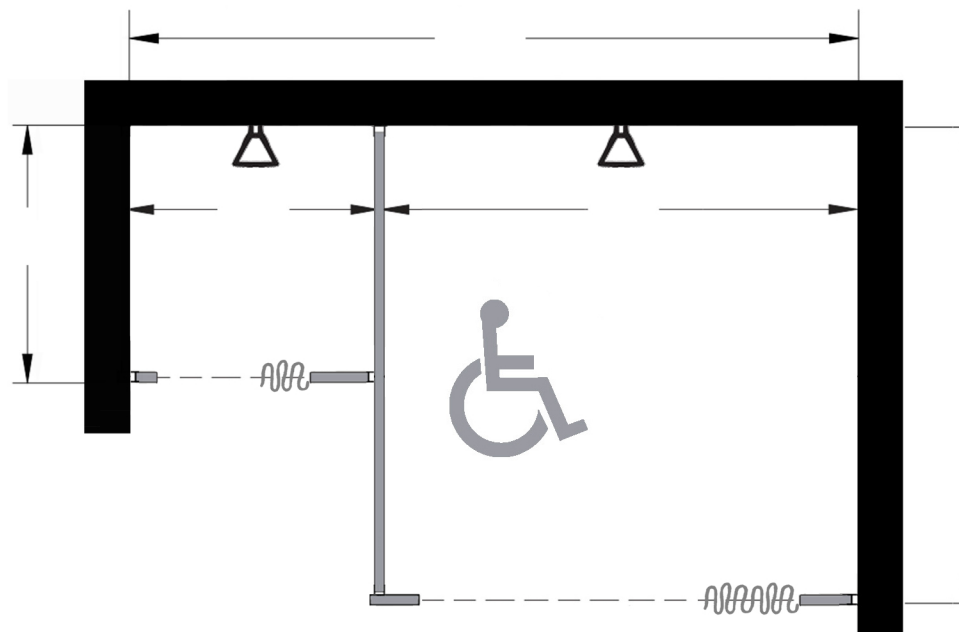

Style:
 Overhead Braced
 Floor Mount
 Ceiling Mount
 Floor/Ceiling Mount

Material:
 Baked Enamel
 Solid Phenolic
 Solid Plastic
 Stainless Steel

Color: _____

Ship To: _____

City: _____

State: _____ Zip: _____