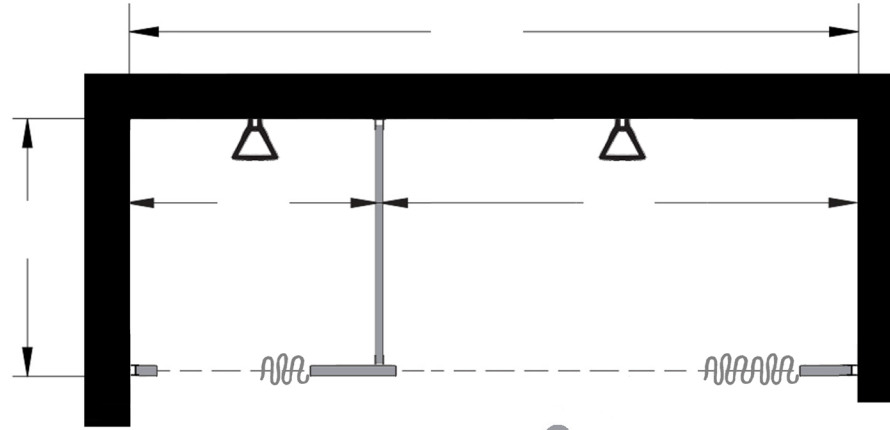

Style:
☐ Overhead Braced
☐ Floor Mount
☐ Ceiling Mount
☐ Floor/Ceiling Mount

Material:
☐ Baked Enamel
☐ Solid Phenolic
☐ Solid Plastic
☐ Stainless Steel

Color: _____

Ship To: _____

City: _____

State: _____ Zip: _____

Harbor City Supply

Phone 443-279-0632 or 1-800-260-0907

1966 Greenspring Drive Suite 506, Timonium, Md. 21093

Fax 443-279-0015   sales@harborcitysupply.com