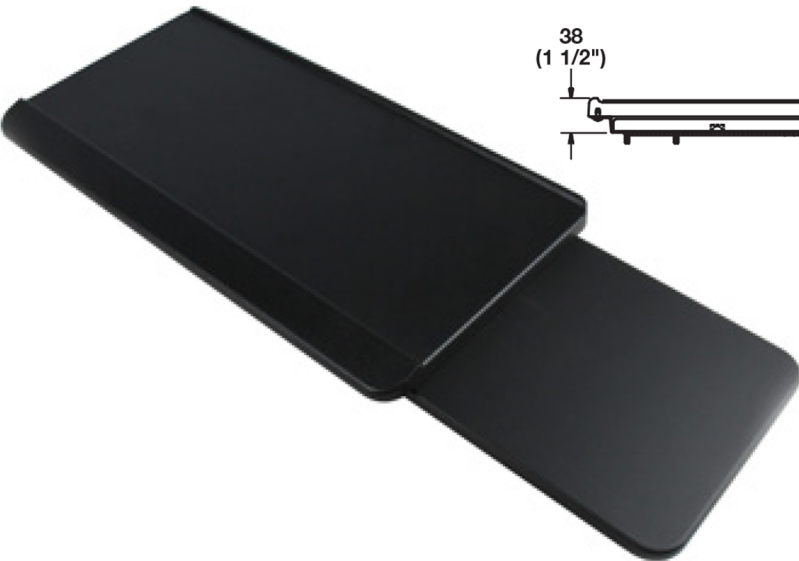

## → Economy Tray

- > Low profile and durable
- > Integrated mouse tray slides for left or right hand use
- > Material: Plastic, injection molded

### Finish

black