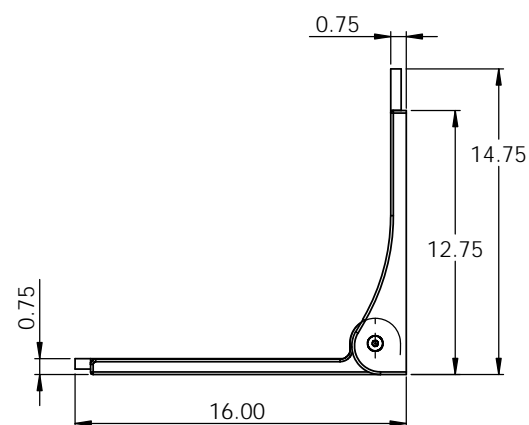

LIFESTYLE & WELLNESS

TRUE R0.75

Side View

Mushroom Alignment Pin (4 Plcs)

Key-Hole Slot (4 Plcs)

REVISIONS

REV.	DESCRIPTION	DATE
A	Added 1-1/2" wall clearance, seat top lengthened, drain slot pattern changed, and radius added to front corners.	9/30/2016
B	Removable backrest added.	5/3/2017

		UNLESS OTHERWISE SPECIFIED:		NAME	DATE	Seachrome Corporation TITLE: Silhouette Arched High Back Seat 18" One-Piece White Phenolic with Standard Slot Pattern Silver Powder Coat Frame
		DIMENSIONS ARE IN INCHES		DRAWN	Ayala 04-16-18	
		TOLERANCES:		CHECKED		
		FRACTIONAL: ±		ENG APPR.		
		ANGULAR: MACH ± BEND ±		MFG APPR.		SIZE
		TWO PLACE DECIMAL ±		Q.A.		DWG. NO.
		THREE PLACE DECIMAL ±		COMMENTS:		SHAFA-185155-PWS-S-SL
		INTERPRET GEOMETRIC TOLERANCING PER:				REV
		MATERIAL				B
		White Phenolic Seat				
NEXT ASSY		USED ON				SCALE: 1:10
						WEIGHT:
APPLICATION		DO NOT SCALE DRAWING				SHEET 1 OF 1