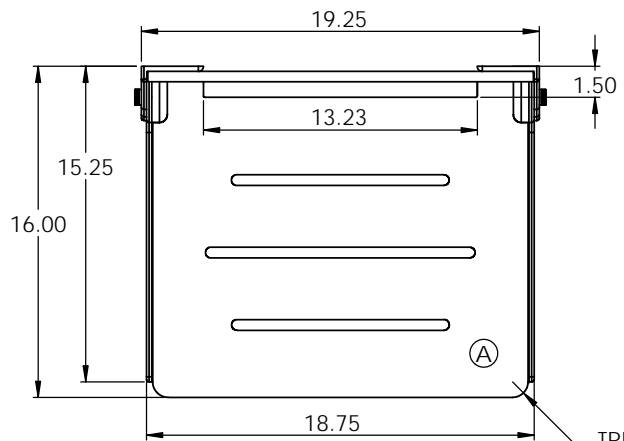

LIFESTYLE & WELLNESS

Top View

TRUE R0.75