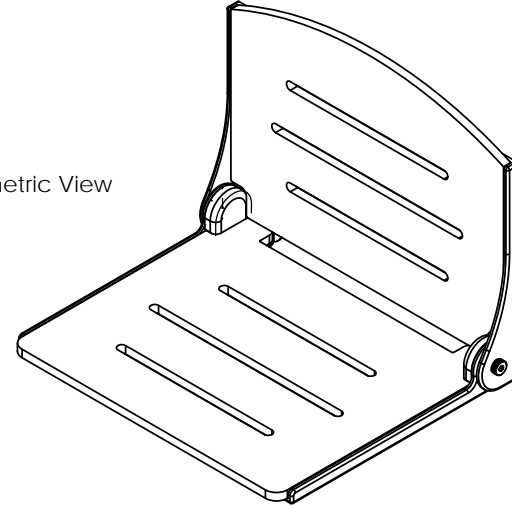

LIFESTYLE & WELLNESS

Isometric View

TRUE R0.75