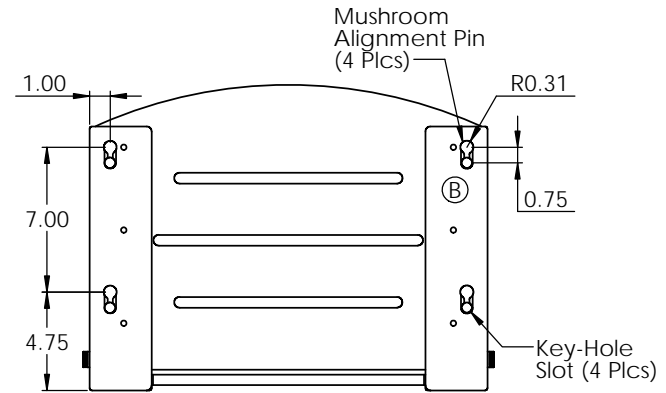

Rear View

Mushroom Alignment Pin (4 Plcs)

Key-Hole Slot (4 Plcs)

REVISIONS

REV.	DESCRIPTION	DATE
A	Added 1-1/2" wall clearance, seat top lengthened, drain slot pattern changed, and radius added to front corners.	9/30/2016
B	Removable backrest added.	5/3/2017

		UNLESS OTHERWISE SPECIFIED:		NAME	DATE	Seachrome Corporation TITLE: Silhouette Arched High Back Seat 18" One-Piece White Phenolic with Standard Slot Pattern Silver Powder Coat Frame
		DIMENSIONS ARE IN INCHES		DRAWN	Ayala 04-16-18	
		TOLERANCES:		CHECKED		
		FRACTIONAL: ±		ENG APPR.		
		ANGULAR: MACH ± BEND ±		MFG APPR.		SIZE
		TWO PLACE DECIMAL ±		Q.A.		DWG. NO.
		THREE PLACE DECIMAL ±		COMMENTS:		SHAFA-185155-PWS-S-SL
		INTERPRET GEOMETRIC TOLERANCING PER:				REV
		MATERIAL				B
		White Phenolic Seat				
NEXT ASSY		USED ON				SCALE: 1:10
						WEIGHT:
APPLICATION		DO NOT SCALE DRAWING				SHEET 1 OF 1