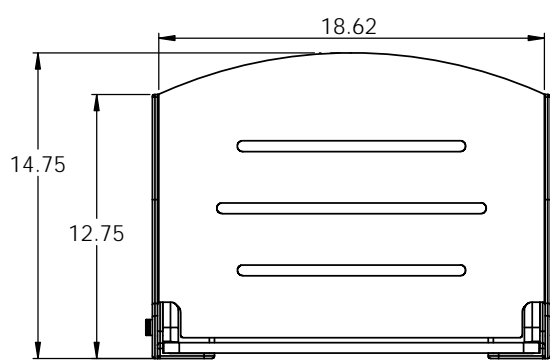

LIFESTYLE & WELLNESS

TRUE R0.75

Front View

Mushroom Alignment Pin (4 Plcs)

Key-Hole Slot (4 Plcs)

REVISIONS

REV.	DESCRIPTION	DATE
A	Added 1-1/2" wall clearance, seat top lengthened, drain slot pattern changed, and radius added to front corners.	9/30/2016
B	Removable backrest added.	5/3/2017

		UNLESS OTHERWISE SPECIFIED:		NAME	DATE	Seachrome Corporation TITLE: Silhouette Arched High Back Seat 18" One-Piece White Phenolic with Standard Slot Pattern Silver Powder Coat Frame
		DIMENSIONS ARE IN INCHES		DRAWN	Ayala 04-16-18	
		TOLERANCES:		CHECKED		
		FRACTIONAL: ±		ENG APPR.		
		ANGULAR: MACH ± BEND ±		MFG APPR.		SIZE
		TWO PLACE DECIMAL ±		Q.A.		DWG. NO.
		THREE PLACE DECIMAL ±		COMMENTS:		SHAFA-185155-PWS-S-SL
		INTERPRET GEOMETRIC TOLERANCING PER:				REV
		MATERIAL				B
		White Phenolic Seat				
NEXT ASSY		USED ON				SCALE: 1:10
						WEIGHT:
APPLICATION		DO NOT SCALE DRAWING				SHEET 1 OF 1