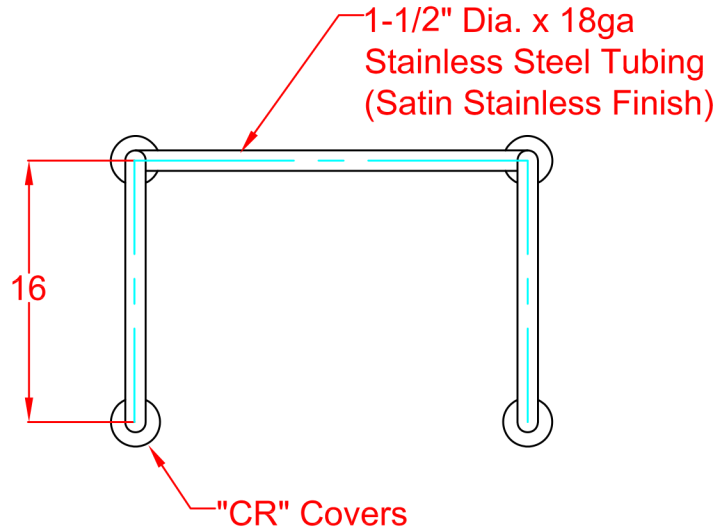

SEACHROME

Seachrome Corporation
1906 East Dominguez Street
Long Beach, California 90810
Phone: (800) 955-2476
Fax: (800) 444-3380

Description:

GSWW-240240-HCR
24" x 24" Wall to Wall Straddle Bar

Customer:

Customer Part #

05-14-2014

This drawing and the information contained herein is proprietary to Seachrome Corp. and shall not be reproduced, copied or disclosed in whole, or part, or used for manufacturing or for any other purpose without the written permission of Seachrome Corporation.