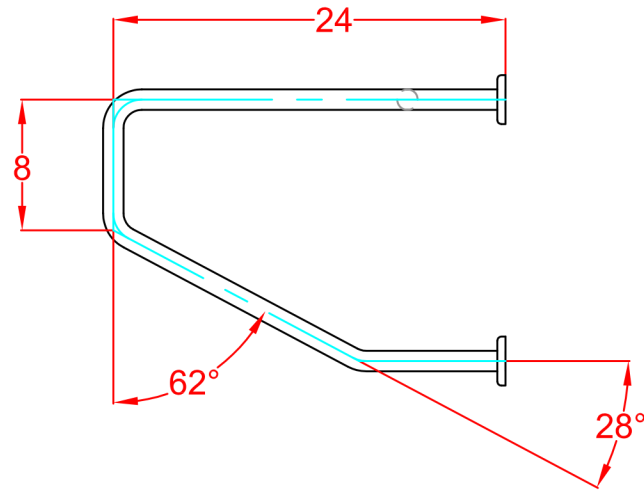

SEACHROME

Seachrome Corporation
1906 East Dominguez Street
Long Beach, California 90810
Phone: (800) 955-2476
Fax: (800) 444-3380

Description:

GSWW-240240-HCR
24" x 24" Wall to Wall Straddle Bar

Customer:

Customer Part #

05-14-2014

This drawing and the information contained herein is proprietary to Seachrome Corp. and shall not be reproduced, copied or disclosed in whole, or part, or used for manufacturing or for any other purpose without the written permission of Seachrome Corporation.