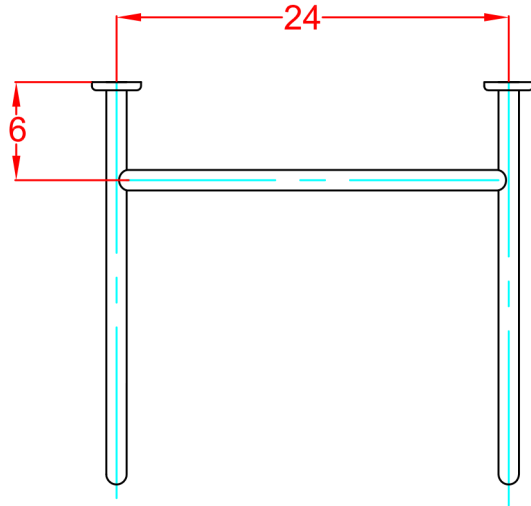

SEACHROME

Seachrome Corporation
1906 East Dominguez Street
Long Beach, California 90810
Phone: (800) 955-2476
Fax: (800) 444-3380

Description:

GSWW-240240-HCR
24" x 24" Wall to Wall Straddle Bar

Customer:

Customer Part #

05-14-2014

This drawing and the information contained herein is proprietary to Seachrome Corp. and shall not be reproduced, copied or disclosed in whole, or part, or used for manufacturing or for any other purpose without the written permission of Seachrome Corporation.