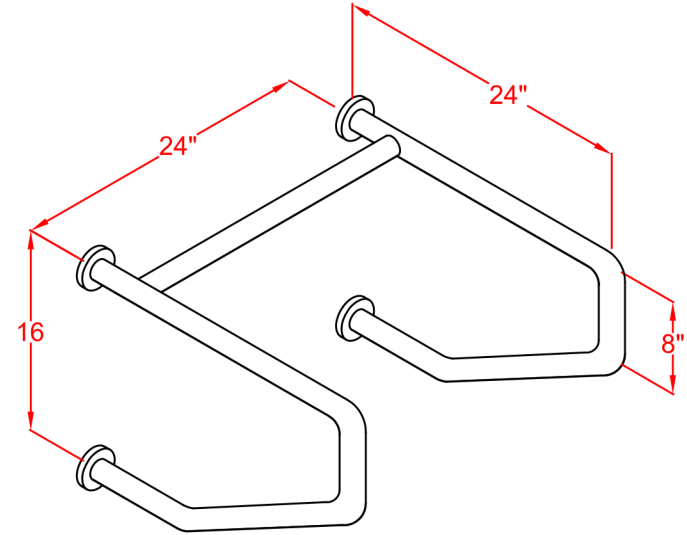

SEACHROME

Seachrome Corporation
1906 East Dominguez Street
Long Beach, California 90810
Phone: (800) 955-2476
Fax: (800) 444-3380

Description:

GSWW-240240-HCR
24" x 24" Wall to Wall Straddle Bar

Customer:

Customer Part #

05-14-2014

This drawing and the information contained herein is proprietary to Seachrome Corp. and shall not be reproduced, copied or disclosed in whole, or part, or used for manufacturing or for any other purpose without the written permission of Seachrome Corporation.