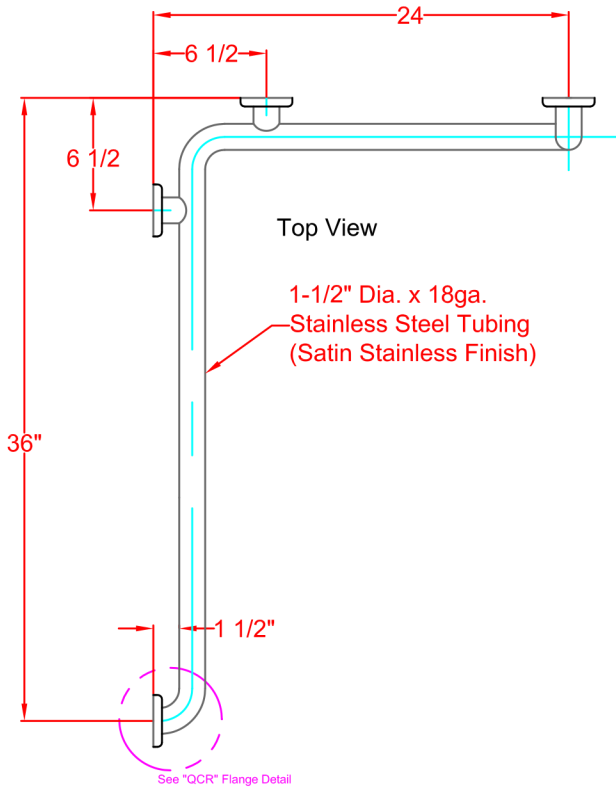

SEACHROME

Seachrome Corporation
 1906 East Dominguez Street
 Long Beach, California 90810
 Phone: (800) 955-2476
 Fax: (800) 444-3380

Description:

GSTWR-360240-HCR
36" x 24" x 24" 2-Way Tub Shower Bar
(with Ctr Supports @ 6-1/2")

Customer:

Customer Part #

08-20-2015

Front View

Isometric View Right Hand Shown

QCR - 14ga. Mounting Flange
 w/ 1-1/4" Hole, 5 Hole Flange.

This drawing and the information contained herein is proprietary to Seachrome Corp. and shall not be reproduced, copied or disclosed in whole, or part, or used for manufacturing or for any other purpose without the written permission of Seachrome Corporation.