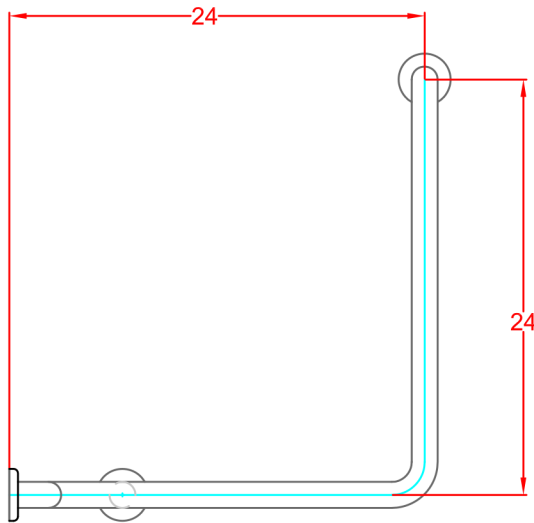

SEACHROME

Seachrome Corporation
 1906 East Dominguez Street
 Long Beach, California 90810
 Phone: (800) 955-2476
 Fax: (800) 444-3380

Description:

GSTWR-360240-HCR
36" x 24" x 24" 2-Way Tub Shower Bar
(with Ctr Supports @ 6-1/2")

Customer:

Customer Part #

08-20-2015

Front View

Isometric View Right Hand Shown

QCR - 14ga. Mounting Flange
 w/ 1-1/4" Hole, 5 Hole Flange.

This drawing and the information contained herein is proprietary to Seachrome Corp. and shall not be reproduced, copied or disclosed in whole, or part, or used for manufacturing or for any other purpose without the written permission of Seachrome Corporation.