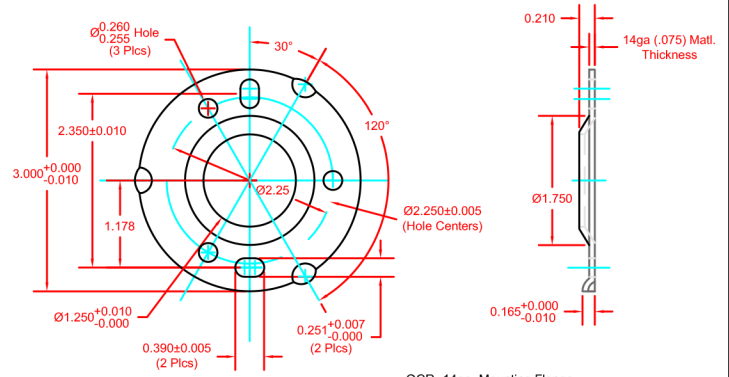

SEACHROME

Seachrome Corporation
 1906 East Dominguez Street
 Long Beach, California 90810
 Phone: (800) 955-2476
 Fax: (800) 444-3380

Description:

GSTWR-360240-HCR
36" x 24" x 24" 2-Way Tub Shower Bar
(with Ctr Supports @ 6-1/2")

Customer:

Customer Part #

08-20-2015

Front View

Isometric View Right Hand Shown

QCR - 14ga. Mounting Flange
 w/ 1-1/4" Hole, 5 Hole Flange.

This drawing and the information contained herein is proprietary to Seachrome Corp. and shall not be reproduced, copied or disclosed in whole, or part, or used for manufacturing or for any other purpose without the written permission of Seachrome Corporation.