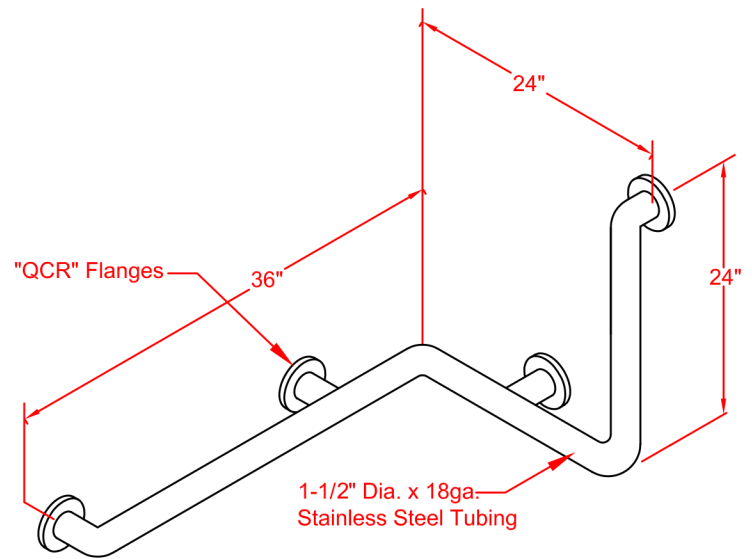

SEACHROME

Seachrome Corporation
 1906 East Dominguez Street
 Long Beach, California 90810
 Phone: (800) 955-2476
 Fax: (800) 444-3380

Description:

GSTWR-360240-HCR
36" x 24" x 24" 2-Way Tub Shower Bar
(with Ctr Supports @ 6-1/2")

Customer:

Customer Part #

08-20-2015

Front View

Isometric View Right Hand Shown

QCR - 14ga. Mounting Flange
 w/ 1-1/4" Hole, 5 Hole Flange.

This drawing and the information contained herein is proprietary to Seachrome Corp. and shall not be reproduced, copied or disclosed in whole, or part, or used for manufacturing or for any other purpose without the written permission of Seachrome Corporation.