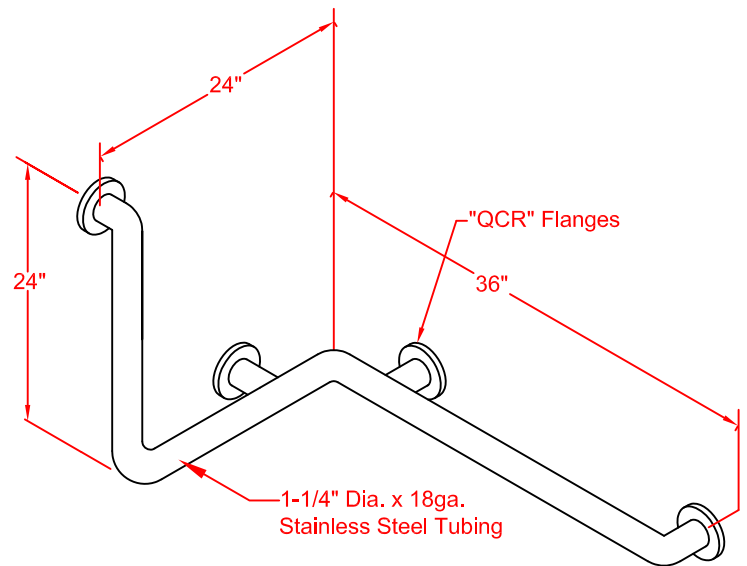

SEACHROME

Seachrome Corporation
1906 East Dominguez Street
Long Beach, California 90810
Phone: (800) 955-2476
Fax: (800) 444-3380

Description:

GSTWL-360240-QCR
36" x 24" x 24" 2-Way Tub Shower Bar
(with Ctr Supports @ 6-1/2")

Customer:

Customer Part #

08-20-2015

This drawing and the information contained herein is proprietary to Seachrome Corp. and shall not be reproduced, copied or disclosed in whole, or part, or used for manufacturing or for any other purpose without the written permission of Seachrome Corporation.