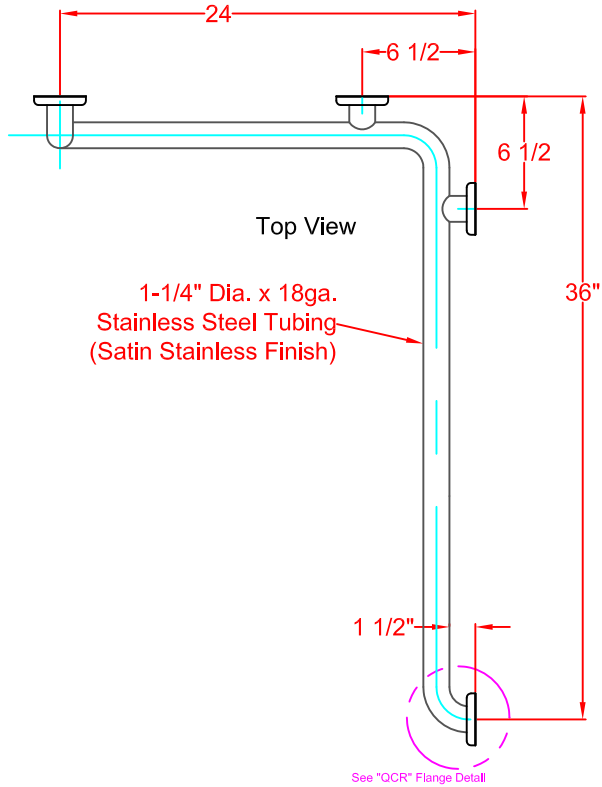

SEACHROME

Seachrome Corporation
1906 East Dominguez Street
Long Beach, California 90810
Phone: (800) 955-2476
Fax: (800) 444-3380

Description:

GSTWL-360240-QCR
36" x 24" x 24" 2-Way Tub Shower Bar
(with Ctr Supports @ 6-1/2")

Customer:

Customer Part #

08-20-2015

This drawing and the information contained herein is proprietary to Seachrome Corp. and shall not be reproduced, copied or disclosed in whole, or part, or used for manufacturing or for any other purpose without the written permission of Seachrome Corporation.