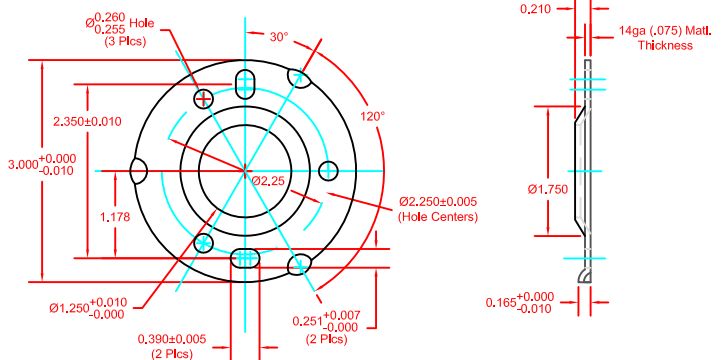

SEACHROME

Seachrome Corporation
1906 East Dominguez Street
Long Beach, California 90810
Phone: (800) 955-2476
Fax: (800) 444-3380

Description:

GSTWL-360240-QCR
36" x 24" x 24" 2-Way Tub Shower Bar
(with Ctr Supports @ 6-1/2")

Customer:

Customer Part #

08-20-2015

This drawing and the information contained herein is proprietary to Seachrome Corp. and shall not be reproduced, copied or disclosed in whole, or part, or used for manufacturing or for any other purpose without the written permission of Seachrome Corporation.