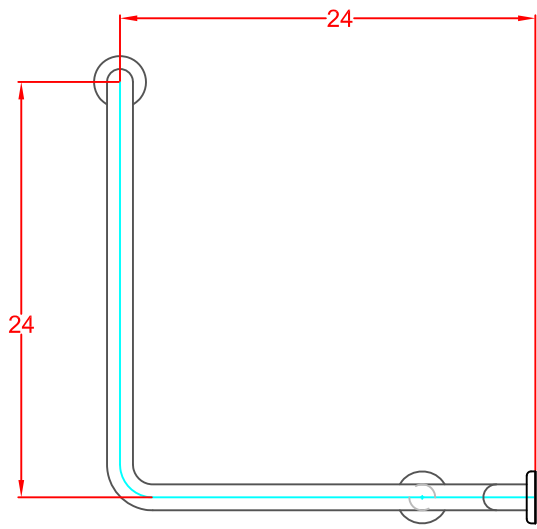

SEACHROME

Seachrome Corporation
1906 East Dominguez Street
Long Beach, California 90810
Phone: (800) 955-2476
Fax: (800) 444-3380

Description:

GSTWL-360240-QCR
36" x 24" x 24" 2-Way Tub Shower Bar
(with Ctr Supports @ 6-1/2")

Customer:

Customer Part #

08-20-2015

This drawing and the information contained herein is proprietary to Seachrome Corp. and shall not be reproduced, copied or disclosed in whole, or part, or used for manufacturing or for any other purpose without the written permission of Seachrome Corporation.