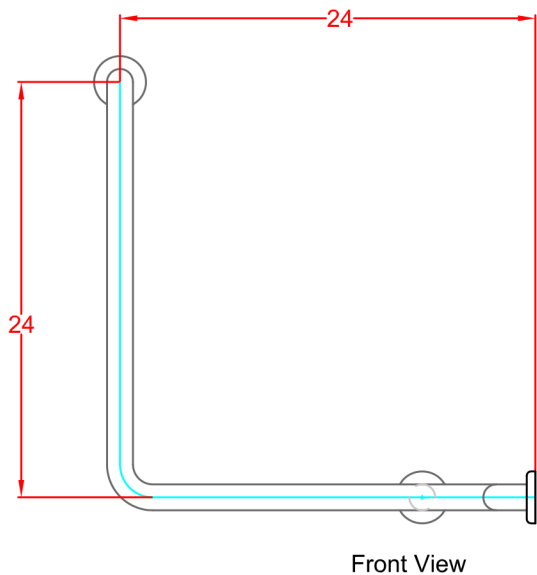

SEACHROME

Seachrome Corporation
1906 East Dominguez Street
Long Beach, California 90810
Phone: (800) 955-2476
Fax: (800) 444-3380

Description:

GSTWL-360240-HCR
36" x 24" x 24" 2-Way Tub Shower Bar
(with Ctr Supports @ 6-1/2")

Customer:

Customer Part #

08-20-2015

This drawing and the information contained herein is proprietary to Seachrome Corp. and shall not be reproduced, copied or disclosed in whole, or part, or used for manufacturing or for any other purpose without the written permission of Seachrome Corporation.