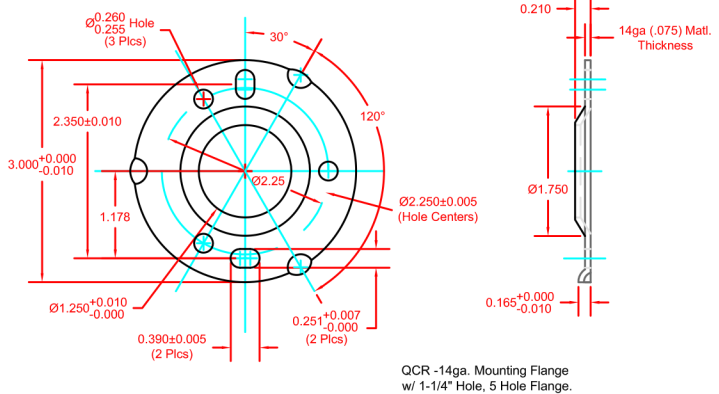

SEACHROME

Seachrome Corporation
1906 East Dominguez Street
Long Beach, California 90810
Phone: (800) 955-2476
Fax: (800) 444-3380

Description:

GSTWL-360240-HCR
36" x 24" x 24" 2-Way Tub Shower Bar
(with Ctr Supports @ 6-1/2")

Customer:

Customer Part #

08-20-2015

This drawing and the information contained herein is proprietary to Seachrome Corp. and shall not be reproduced, copied or disclosed in whole, or part, or used for manufacturing or for any other purpose without the written permission of Seachrome Corporation.