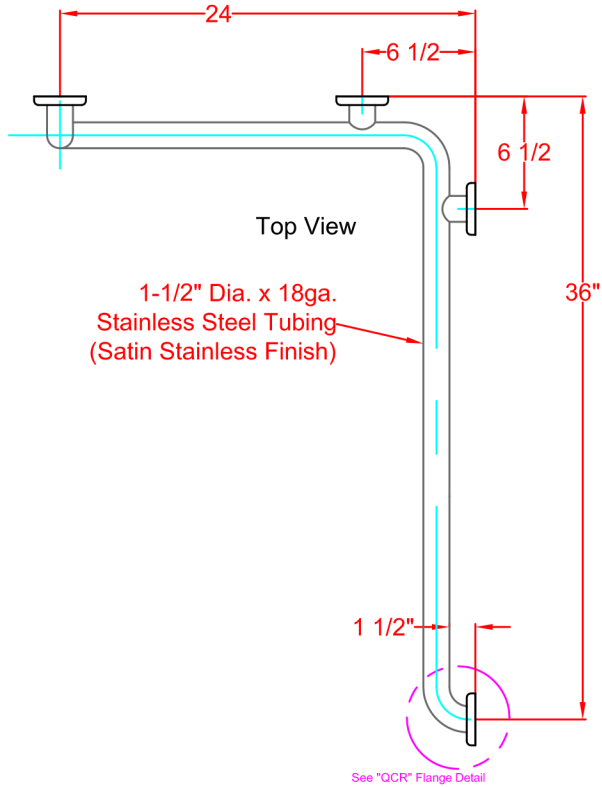

SEACHROME

Seachrome Corporation
1906 East Dominguez Street
Long Beach, California 90810
Phone: (800) 955-2476
Fax: (800) 444-3380

Description:

GSTWL-360240-HCR
36" x 24" x 24" 2-Way Tub Shower Bar
(with Ctr Supports @ 6-1/2")

Customer:

Customer Part #

08-20-2015

This drawing and the information contained herein is proprietary to Seachrome Corp. and shall not be reproduced, copied or disclosed in whole, or part, or used for manufacturing or for any other purpose without the written permission of Seachrome Corporation.