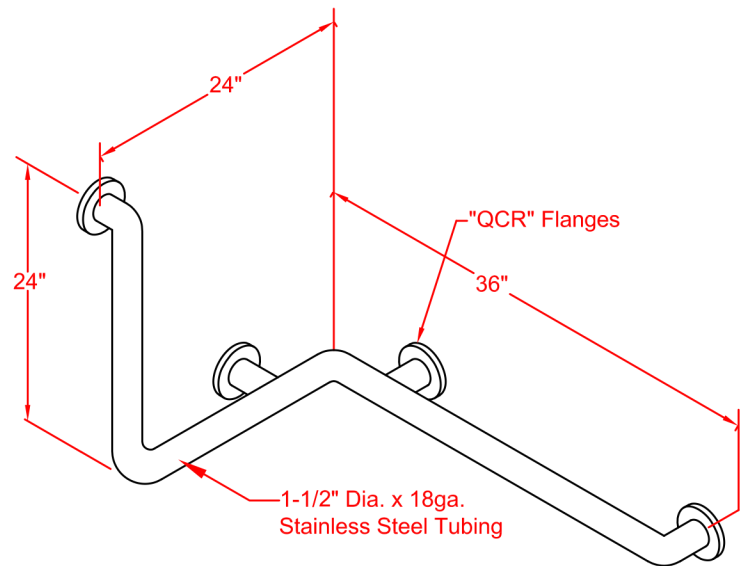

SEACHROME

Seachrome Corporation
1906 East Dominguez Street
Long Beach, California 90810
Phone: (800) 955-2476
Fax: (800) 444-3380

Description:

GSTWL-360240-HCR
36" x 24" x 24" 2-Way Tub Shower Bar
(with Ctr Supports @ 6-1/2")

Customer:

Customer Part #

08-20-2015

This drawing and the information contained herein is proprietary to Seachrome Corp. and shall not be reproduced, copied or disclosed in whole, or part, or used for manufacturing or for any other purpose without the written permission of Seachrome Corporation.