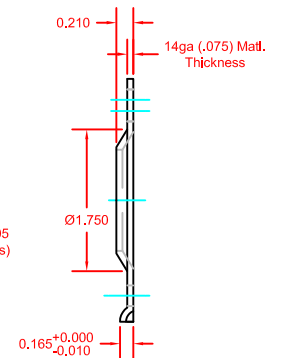

SEACHROME

Seachrome Corporation
1906 East Dominguez Street
Long Beach, California 90810
Phone: (800) 955-2476
Fax: (800) 444-3380

Description:

GSB-120120-QCR
12" x 12" Boomerang Bar
(Satin Stainless Finish)

Customer:

Customer Part #

06-29-2015

QCR -14ga. Mounting Flange
w/ 1-1/4" Hole, 5 Hole Flange.