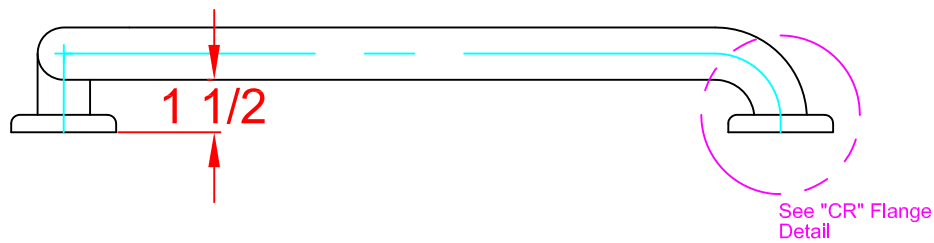

SEACHROME

Seachrome Corporation
1906 East Dominguez Street
Long Beach, California 90810
Phone: (800) 955-2476
Fax: (800) 444-3380

Description:

GSB-120120-QCR
12" x 12" Boomerang Bar
(Satin Stainless Finish)

Customer:

Customer Part #

06-29-2015

QCR -14ga. Mounting Flange
w/ 1-1/4" Hole, 5 Hole Flange.