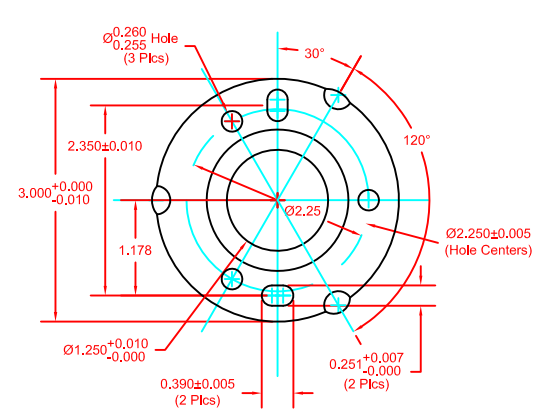

SEACHROME

Seachrome Corporation
1906 East Dominguez Street
Long Beach, California 90810
Phone: (800) 955-2476
Fax: (800) 444-3380

Description:

GSB-120120-QCR
12" x 12" Boomerang Bar
(Satin Stainless Finish)

Customer:

Customer Part #

06-29-2015

QCR -14ga. Mounting Flange
w/ 1-1/4" Hole, 5 Hole Flange.