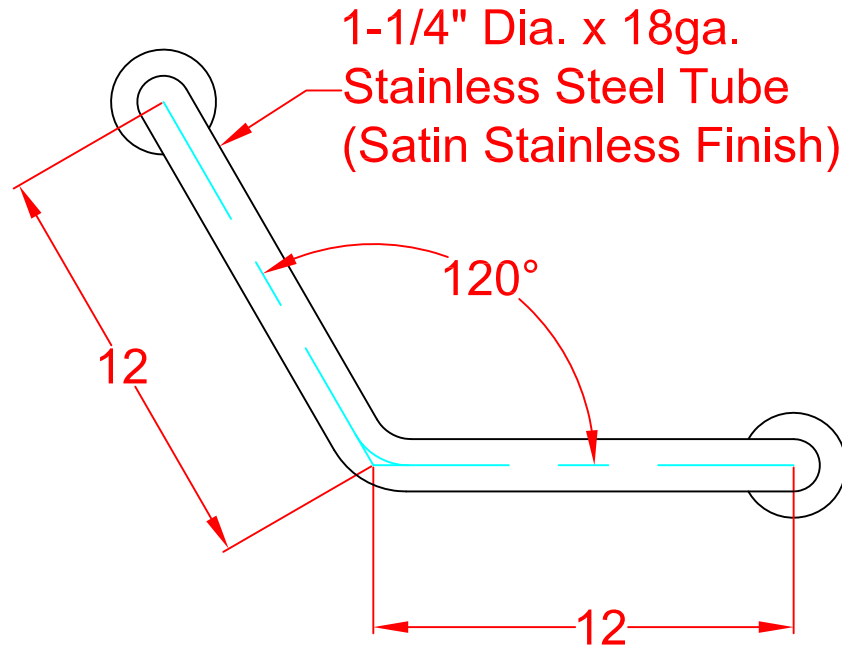

SEACHROME

Seachrome Corporation
1906 East Dominguez Street
Long Beach, California 90810
Phone: (800) 955-2476
Fax: (800) 444-3380

Description:

GSB-120120-QCR
12" x 12" Boomerang Bar
(Satin Stainless Finish)

Customer:

Customer Part #

06-29-2015

QCR -14ga. Mounting Flange
w/ 1-1/4" Hole, 5 Hole Flange.