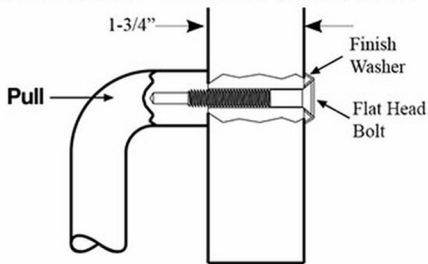

5C630-01 Mounting Hardware

Thru Bolt for Metal or Wood Door

TYPE	BOLT SIZE	DRILL SIZE
1	1/4 - 20	9/32"
1HD	5/16 - 18	11/32"

Thru Bolt for Metal or Wood Door

TYPE	BOLT SIZE	DRILL SIZE
12	1/4 - 20	9/32"
12HD	5/16 - 18	11/32"