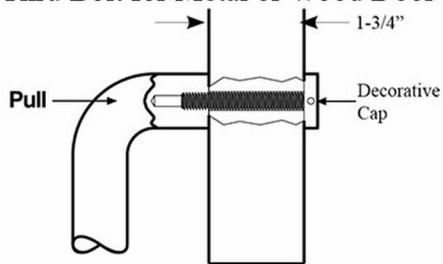

5C630-01 Mounting Hardware

Thru Bolt for Metal or Wood Door

TYPE	BOLT SIZE	DRILL SIZE
1	1/4 - 20	9/32"
1HD	5/16 - 18	11/32"

Thru Bolt for Metal or Wood Door

TYPE	BOLT SIZE	DRILL SIZE
12	1/4 - 20	9/32"
12HD	5/16 - 18	11/32"