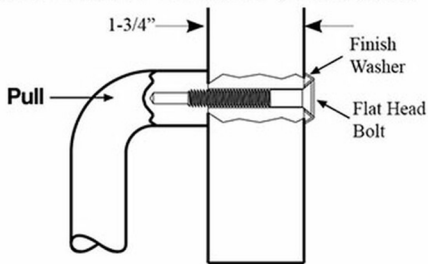

5C628 Mounting Hardware

Thru Bolt for Metal or Wood Door

TYPE	BOLT SIZE	DRILL SIZE
1	1/4 - 20	9/32"
1HD	5/16 - 18	11/32"

Thru Bolt for Metal or Wood Door

TYPE	BOLT SIZE	DRILL SIZE
12	1/4 - 20	9/32"
12HD	5/16 - 18	11/32"