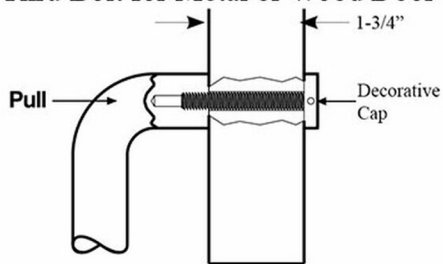

5C628 Mounting Hardware

Thru Bolt for Metal or Wood Door

TYPE	BOLT SIZE	DRILL SIZE
1	1/4 - 20	9/32"
1HD	5/16 - 18	11/32"

Thru Bolt for Metal or Wood Door

TYPE	BOLT SIZE	DRILL SIZE
12	1/4 - 20	9/32"
12HD	5/16 - 18	11/32"