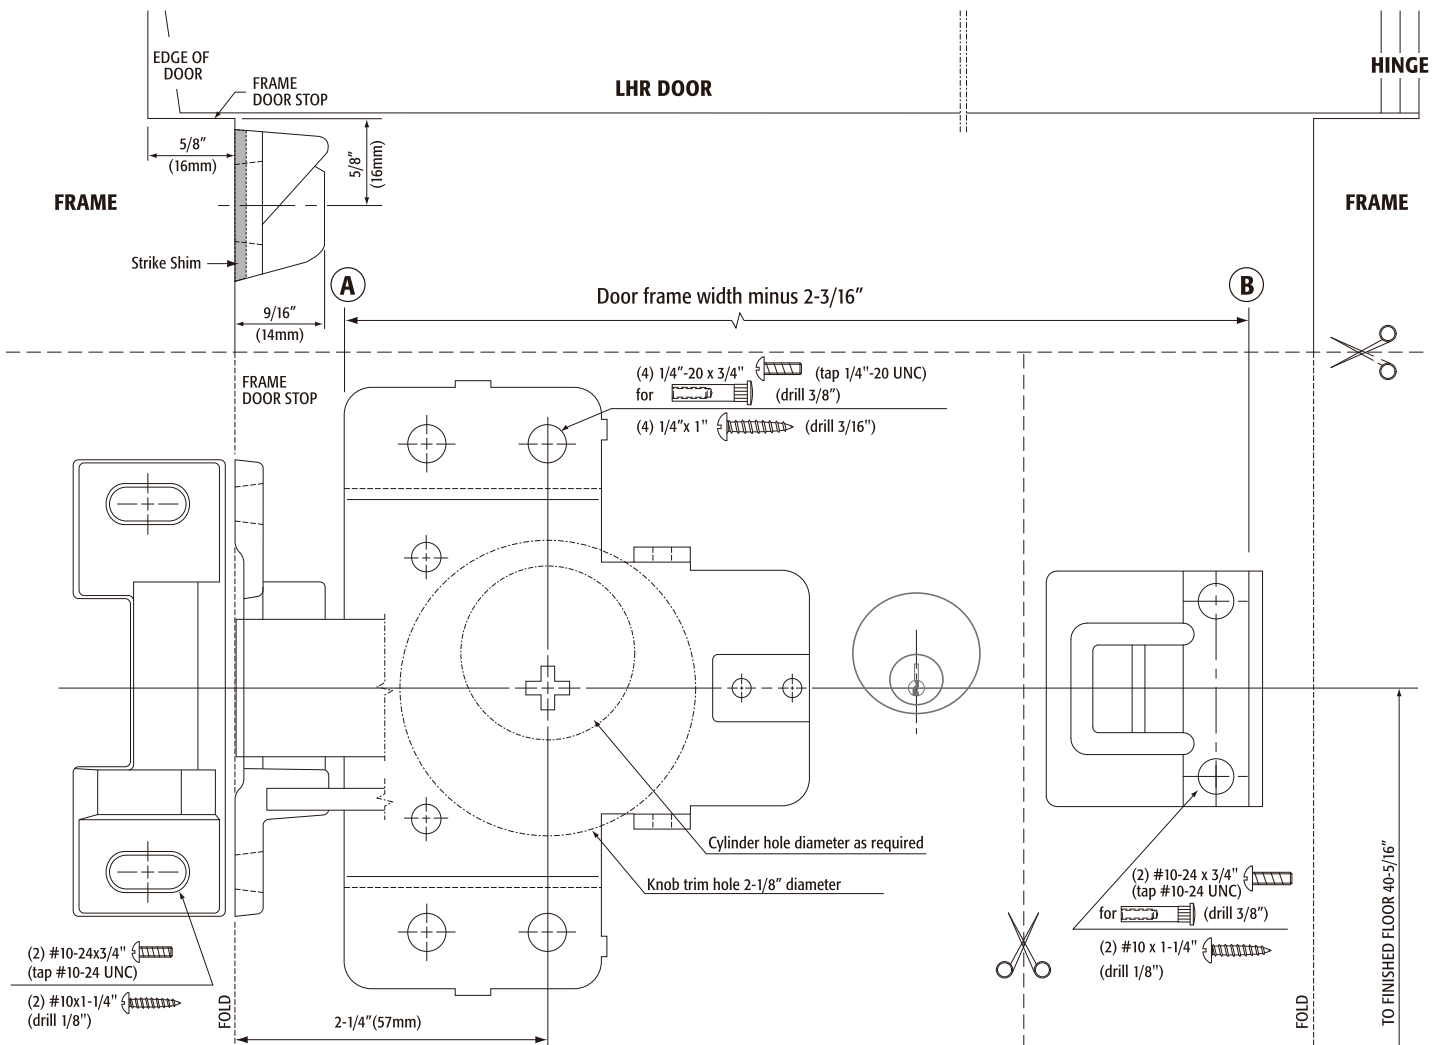

4200RF SERIES RIM DEVICE INSTALLATION INSTRUCTIONS FOR LHR DOOR

E53-5C50RF212
10/06-00

4200RF SERIES RIM DEVICE INSTALLATION INSTRUCTIONS FOR RHR DOOR