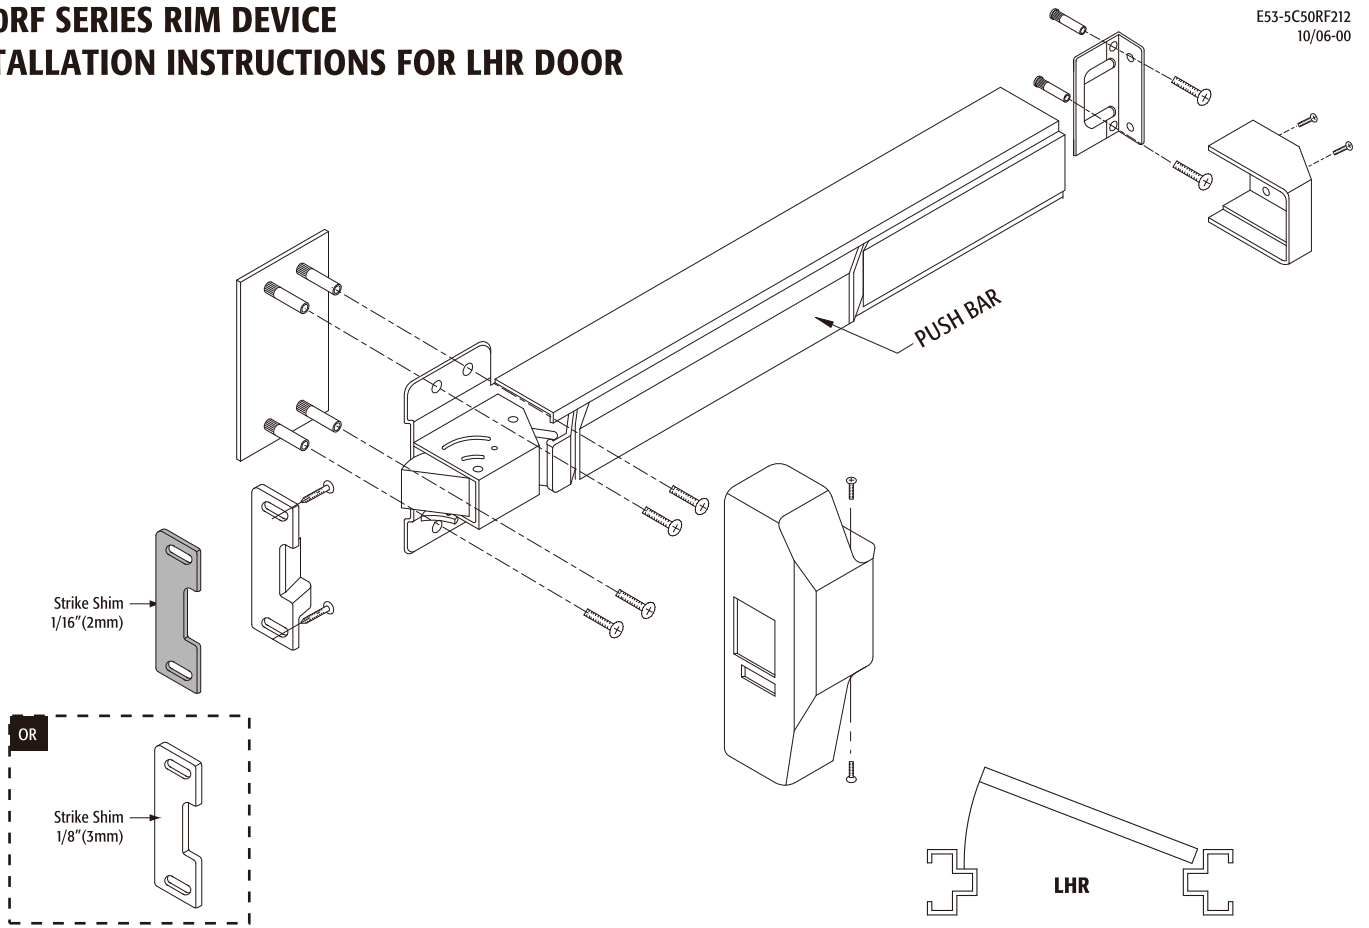

4200RF SERIES RIM DEVICE INSTALLATION INSTRUCTIONS FOR LHR DOOR

E53-5C50RF212
10/06-00

4200RF SERIES RIM DEVICE INSTALLATION INSTRUCTIONS FOR RHR DOOR