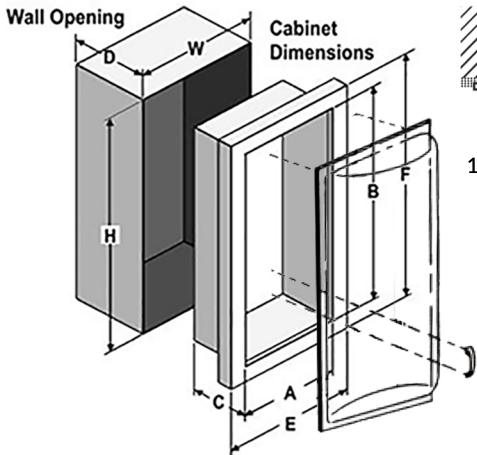

FIRE RATED SQUARE TRIM SUBMITTAL : DIMENSIONS

TRIM & DOOR SERIES #		Tub I.D.			Frame O.D.		Wall Opening		
Model	Trim Style	A	B	C	E	F	W	H	D
FSXX2409-5R	Square 1-1/2" Trim	24	9 1/2	3 1/2	27 1/2	13	26 1/8	11 5/8	3 7/8

FIRE RATED ROLLED TRIM SUBMITTAL : DIMENSIONS

TRIM & DOOR SERIES #		Tub I.D.			Frame O.D.		Wall Opening		
Model	Trim Style	A	B	C	E	F	W	H	D
FSXX2409-6R	Rolled 1/2" Trim	24	9 1/2	3 1/2	27 1/2	13	26 1/8	11 5/8	2 5/8