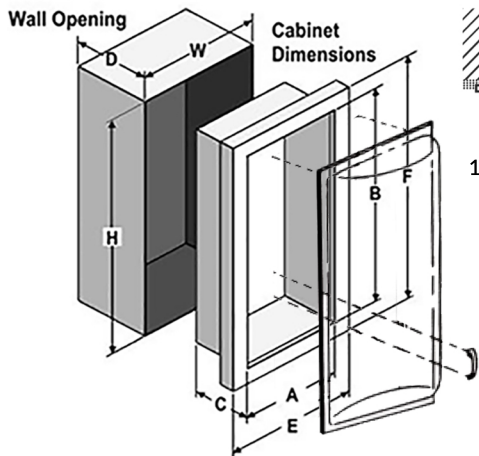

## SQUARE TRIM SUBMITTAL : DIMENSIONS

TRIM & DOOR SERIES #		Tub I.D.			Frame O.D.		Wall Opening		
Model	Trim Style	A	B	C	E	F	W	H	D
XX2409-5R	Square 1-1/2" Trim	24	9 1/2	3 1/2	27 1/2	13	25	10	2 3/4

## ROLLED TRIM SUBMITTAL : DIMENSIONS

TRIM & DOOR SERIES #		Tub I.D.			Frame O.D.		Wall Opening		
Model	Trim Style	A	B	C	E	F	W	H	D
XX2409-6R	Rolled 1/2" Trim	24	9 1/2	3 1/2	27 1/2	13	25	10	1 1/2

1-1/2" Square Trim